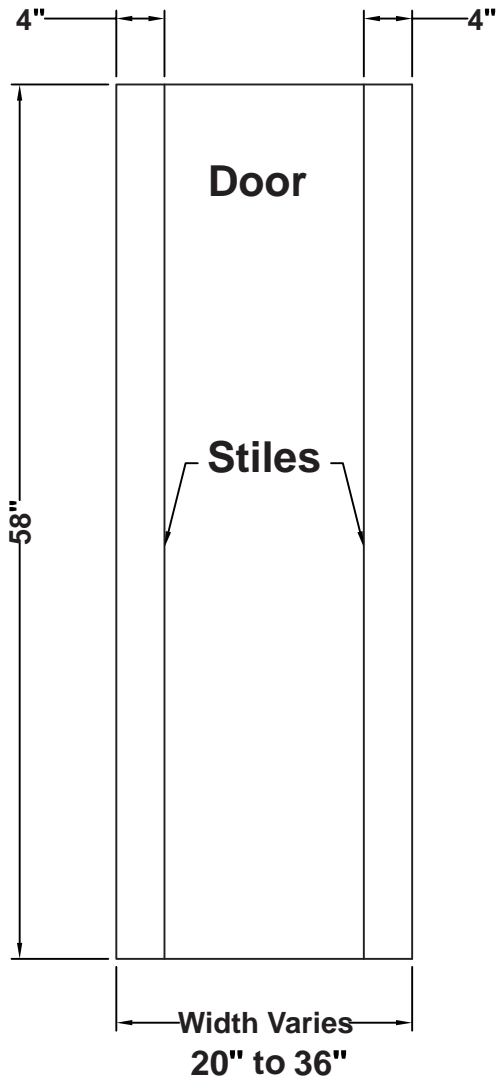

## Privacy Partition

### 1/2" Stiled Doors

- SD20 20"
- SD22 22"
- SD24 24"
- SD26 26"
- SD28 28"
- SD30 30"
- SD32 32"
- SD34 34"
- SD36 36"

Door Heights are all  
58" and 7/8" Thick

1 Height and 9 Widths