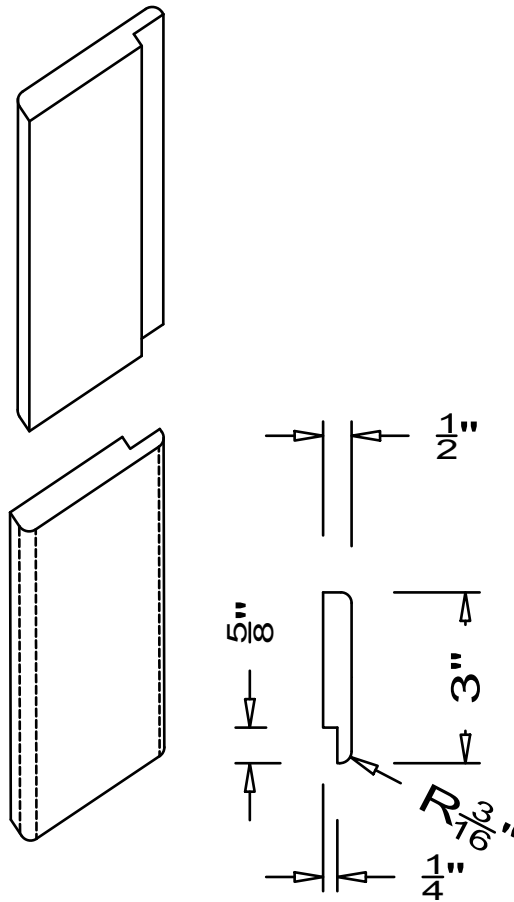

GRIFform INNOVATIONS®

Wall Cladding

Vertical Trim - Single Dado Wall Cap

All moldings are available in lengths of 48" and 96".