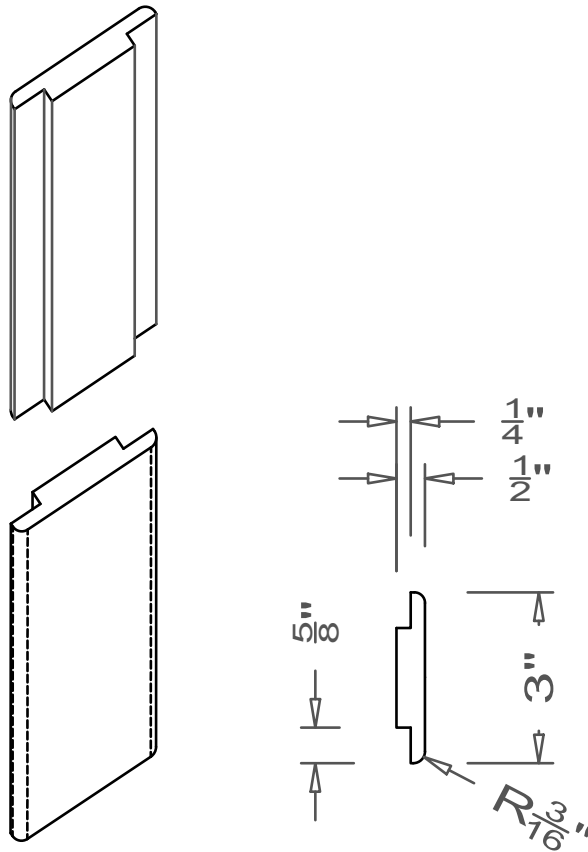

### Vertical Trim - Wide Double Dado Mullion

All moldings are available in lengths of 48" and 96".