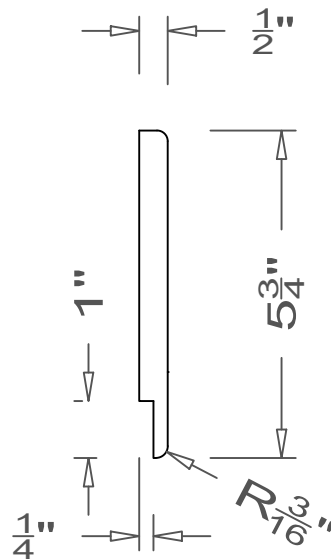

GRIFform INNOVATIONS®

Horizontal Trim

Top Rail

All moldings are available in lengths of 72" and 144".