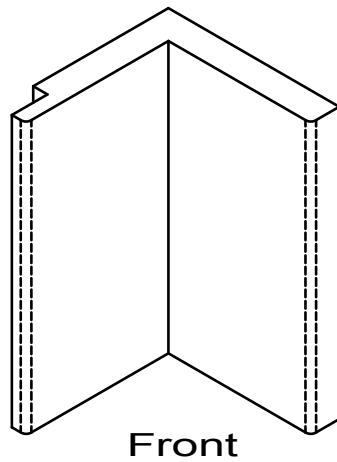

## Wall Cladding

Vertical Trim - Square Inside Corner

Dado 1 Edge

All moldings are available in lengths of 48" and 96".