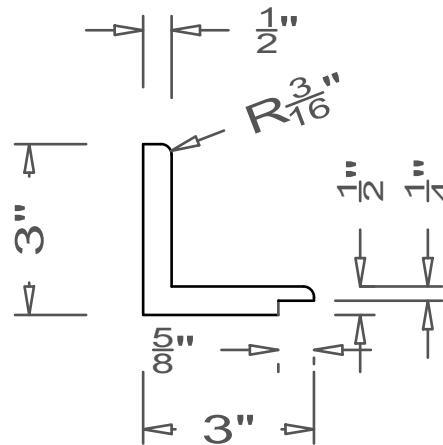

## Wall Cladding

Vertical Trim - Square Inside Corner

Dado 1 Edge

All moldings are available in lengths of 48" and 96".