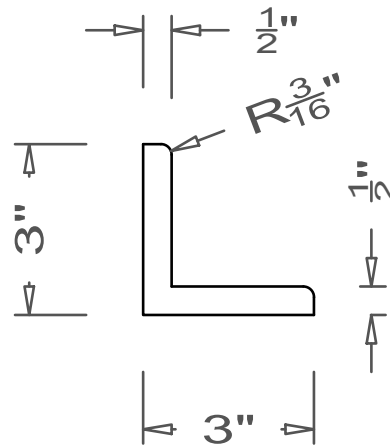

GRIFform INNOVATIONS®

Wall Cladding

Vertical Trim - Square Inside Corner
Without Dados

All moldings are available in lengths of 48" and 96".