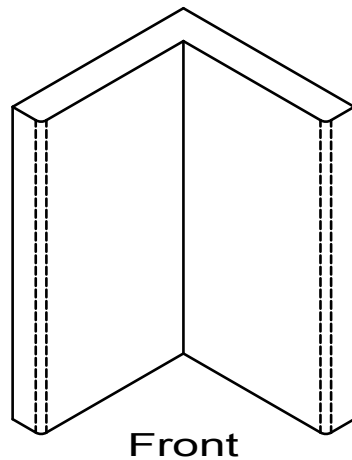

GRIFform INNOVATIONS®

Wall Cladding

Vertical Trim - Square Inside Corner
Without Dados

All moldings are available in lengths of 48" and 96".