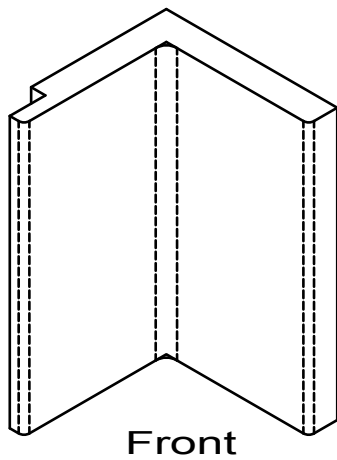

GRIFform INNOVATIONS®

Wall Cladding

Vertical Trim - Covered Inside Corner

Dado 1 Edge

All moldings are available in lengths of 48" and 96".