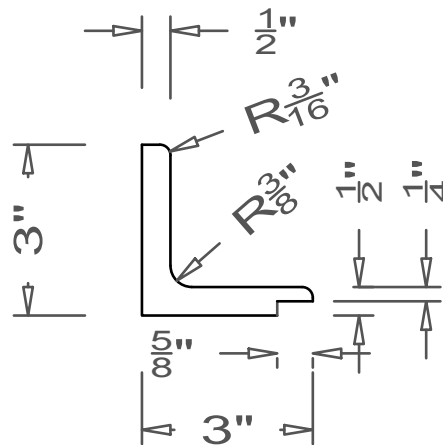

GRIFform INNOVATIONS®

Wall Cladding

Vertical Trim - Covered Inside Corner

Dado 1 Edge

All moldings are available in lengths of 48" and 96".