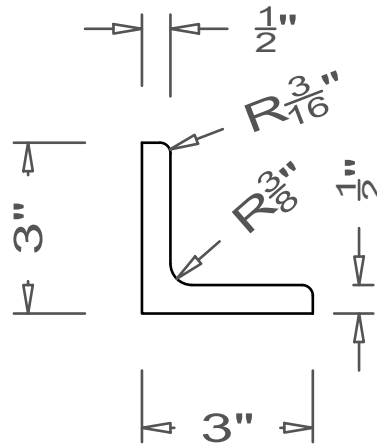

GRIFform INNOVATIONS®

Wall Cladding

Vertical Trim - Coved Inside Corner
Without Dados

All moldings are available in lengths of 48" and 96".