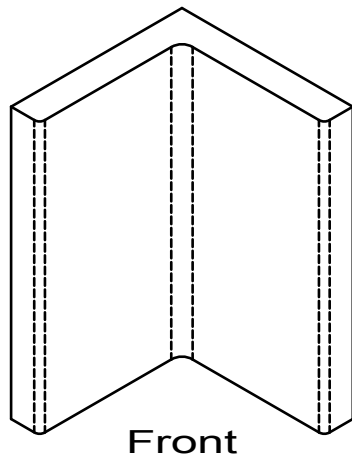

GRIFform INNOVATIONS®

Wall Cladding

Vertical Trim - Coved Inside Corner
Without Dados

All moldings are available in lengths of 48" and 96".