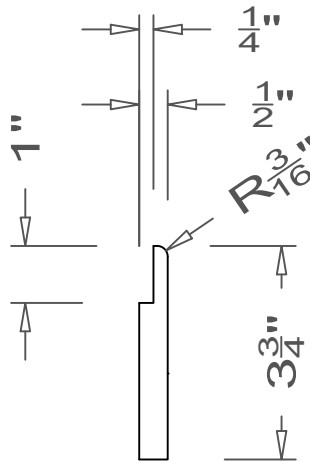

GRIFform INNOVATIONS®

Horizontal Trim

Baseboard

Back

Front

All moldings are available in lengths of 72" and 144".