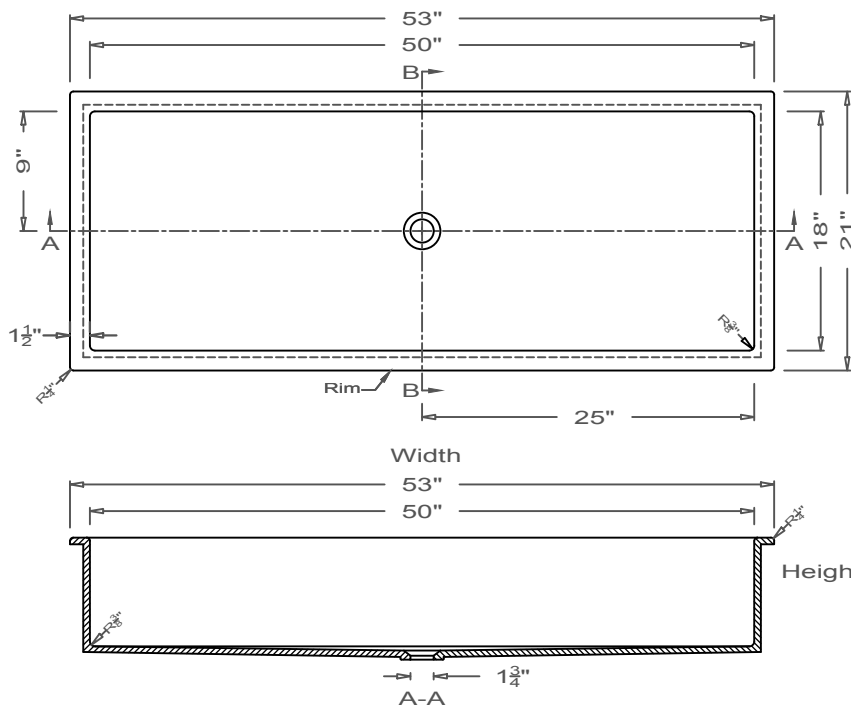

GRIFform INNOVATIONS®

Utility Sink
Coved Corner
O-Overmount

This style available
in Heights
from 3" to 12".

All drain holes are nominally 1 3/4" in diameter and accept all standard drain hardware.