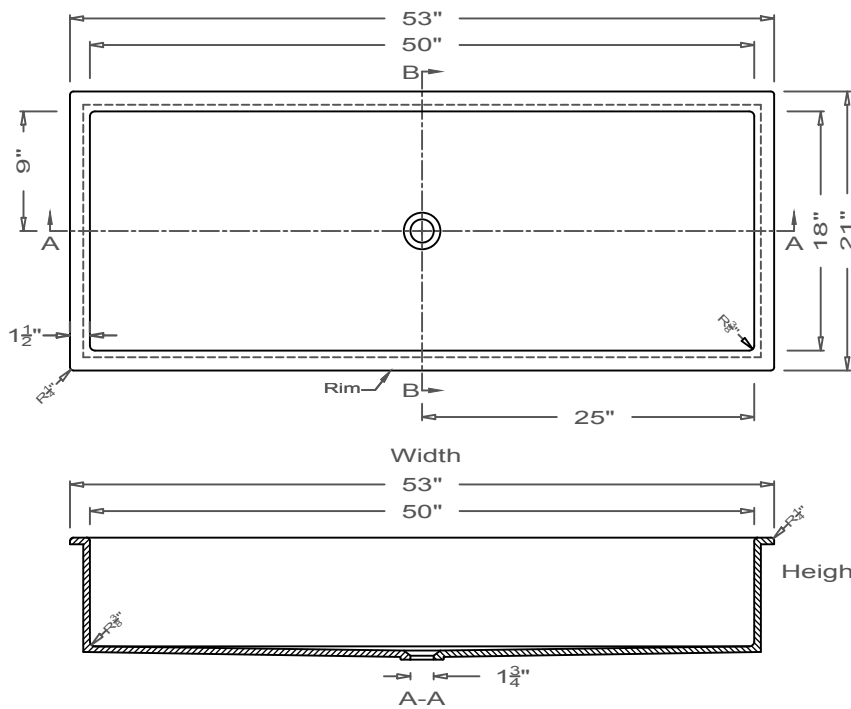

# GRIFform INNOVATIONS®

Utility Sink  
Coved Corner  
O-Overmount

This style available  
in Heights  
from 3" to 12".

All drain holes are nominally 1 3/4" in diameter and accept all standard drain hardware.