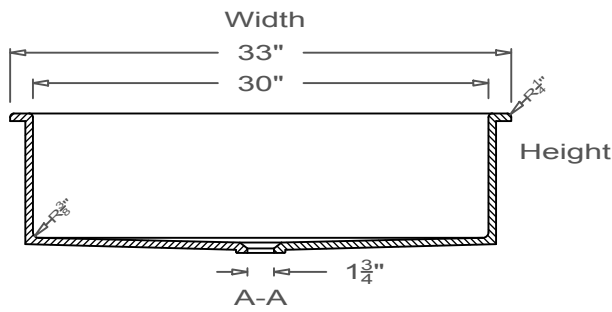

# GRIFform INNOVATIONS®

Utility Sink  
Coved Corner  
O-Overmount

This style available  
in Heights  
from 3" to 12".

All drain holes are nominally 1 3/4" in diameter and accept all standard drain hardware.