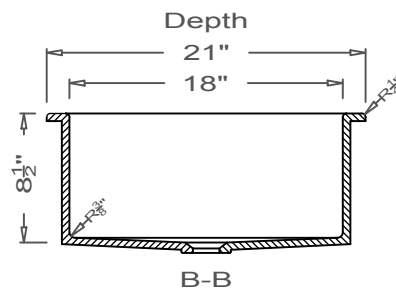

# GRIFform INNOVATIONS®

Utility Sink  
Coved Corner  
O-Overmount

This style available  
in Heights  
from 3" to 12".

All drain holes are nominally 1 3/4" in diameter and accept all standard drain hardware.