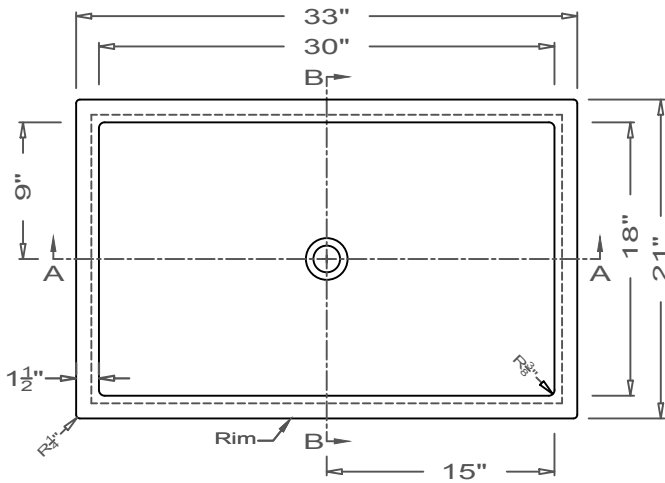

# GRIFform INNOVATIONS®

Utility Sink  
Coved Corner  
O-Overmount

This style available  
in Heights  
from 3" to 12".

All drain holes are nominally 1 3/4" in diameter and accept all standard drain hardware.