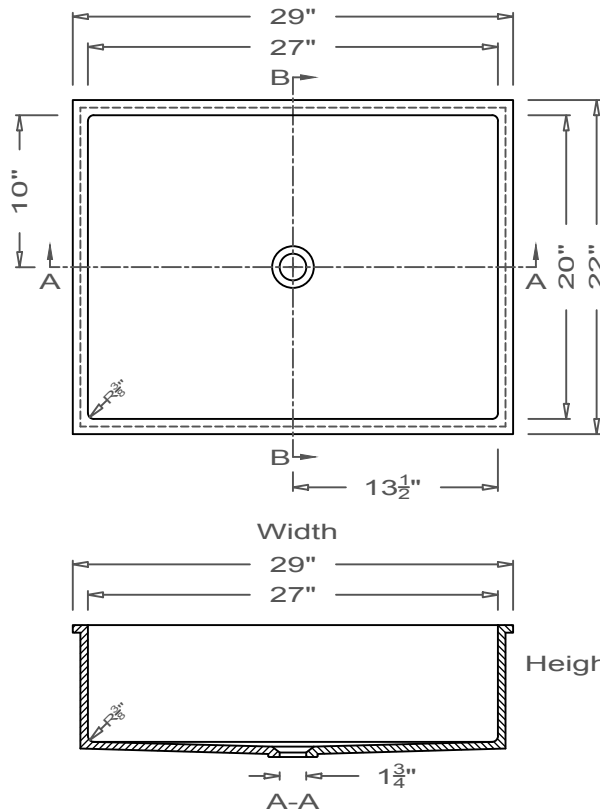

GRIFform INNOVATIONS®

Utility Sink Coved Corner U-Undermount

This style available
in Heights
from 3" to 12".

All drain holes are nominally 1 3/4" in diameter and accept all standard drain hardware.