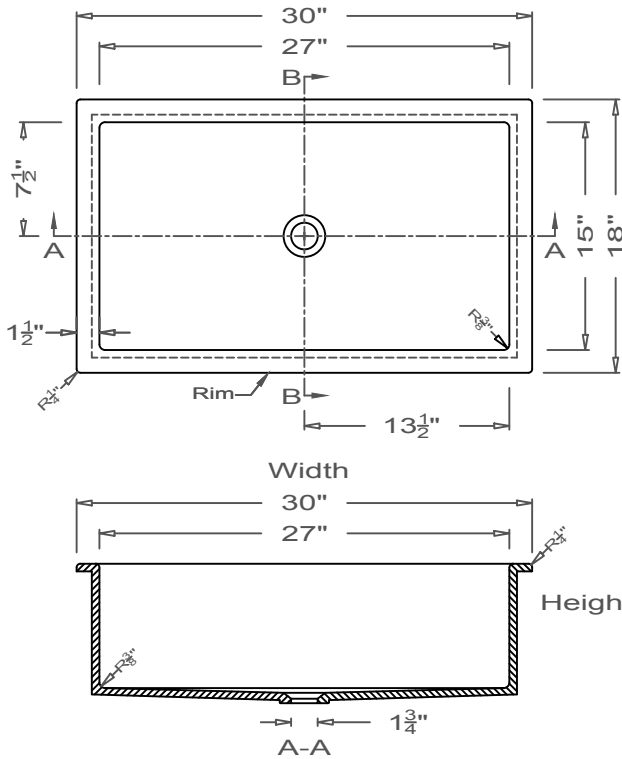

# GRIFform INNOVATIONS®

Utility Sink  
Coved Corner  
O-Overmount

This style available  
in Heights  
from 3" to 12".

All drain holes are nominally 1 3/4" in diameter and accept all standard drain hardware.