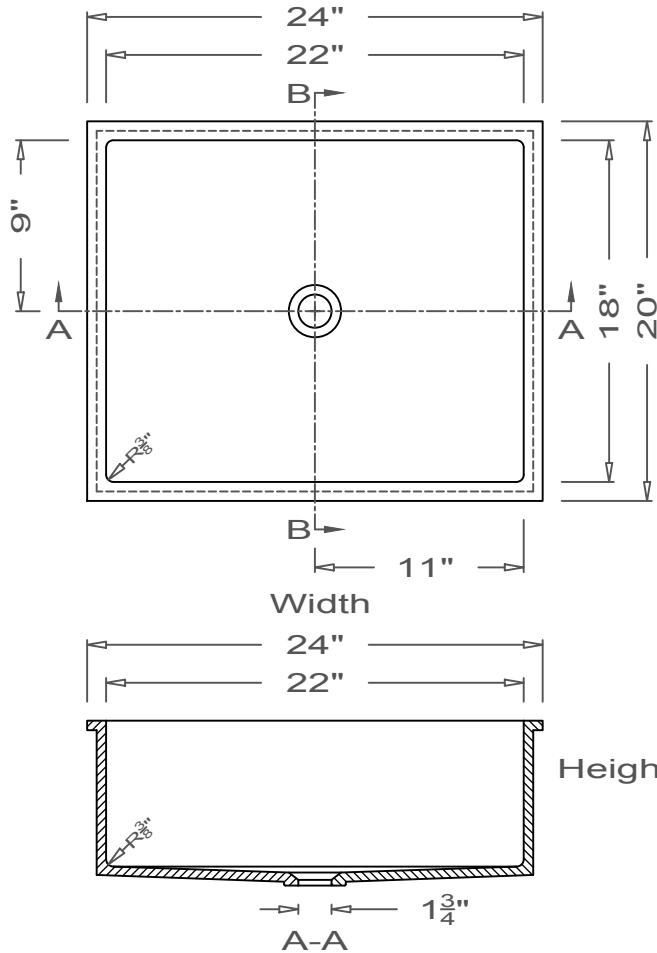

GRIFform INNOVATIONS®

Utility Sink Coved Corner U-Undermount

This style available
in Heights
from 3" to 12".

All drain holes are nominally 1 3/4" in diameter and accept all standard drain hardware.