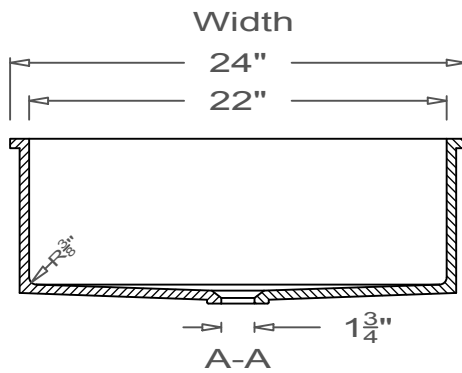

GRIFform INNOVATIONS®

Utility Sink Coved Corner U-Undermount

This style available
in Heights
from 3" to 12".

All drain holes are nominally 1 3/4" in diameter and accept all standard drain hardware.