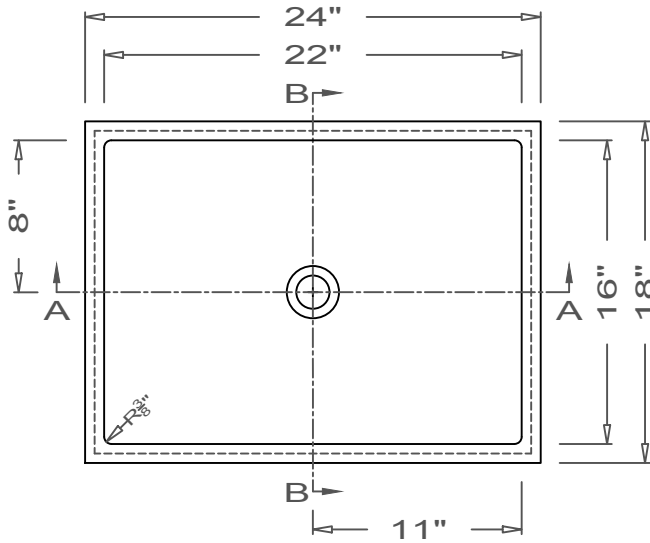

GRIFform INNOVATIONS®

Utility Sink Coved Corner U-Undermount

This style available
in Heights
from 3" to 12".

All drain holes are nominally 1 3/4" in diameter and accept all standard drain hardware.