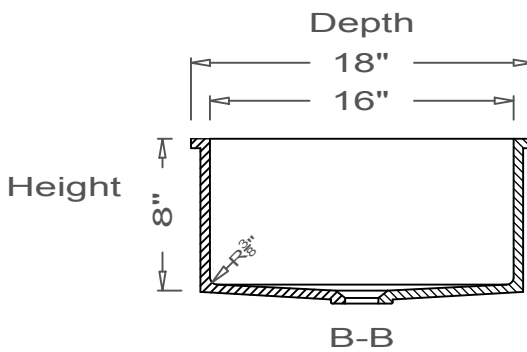

GRIFform INNOVATIONS®

Utility Sink Coved Corner U-Undermount

This style available
in Heights
from 3" to 12".

All drain holes are nominally 1 3/4" in diameter and accept all standard drain hardware.