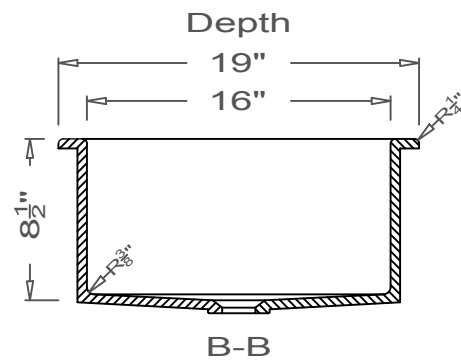

## Utility Sink

Coved Corner  
O-Overmount

This style available  
in Heights  
from 3" to 12".

All drain holes are nominally 1 3/4" in diameter and accept all standard drain hardware.