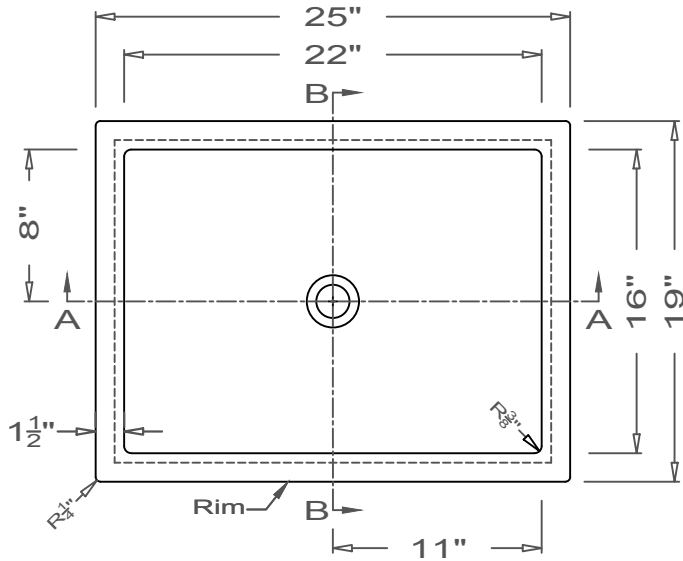

## Utility Sink

Coved Corner  
O-Overmount

This style available  
in Heights  
from 3" to 12".

All drain holes are nominally 1 3/4" in diameter and accept all standard drain hardware.