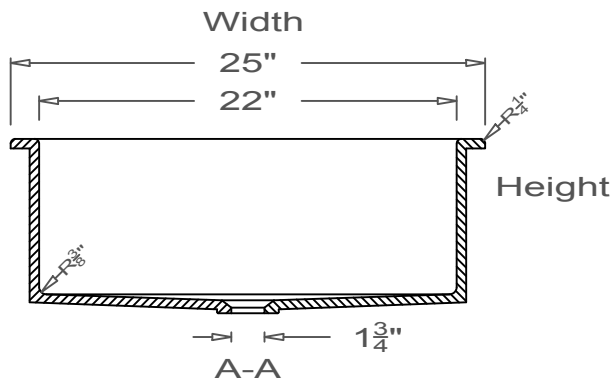

## Utility Sink

Coved Corner  
O-Overmount

This style available  
in Heights  
from 3" to 12".

All drain holes are nominally 1 3/4" in diameter and accept all standard drain hardware.