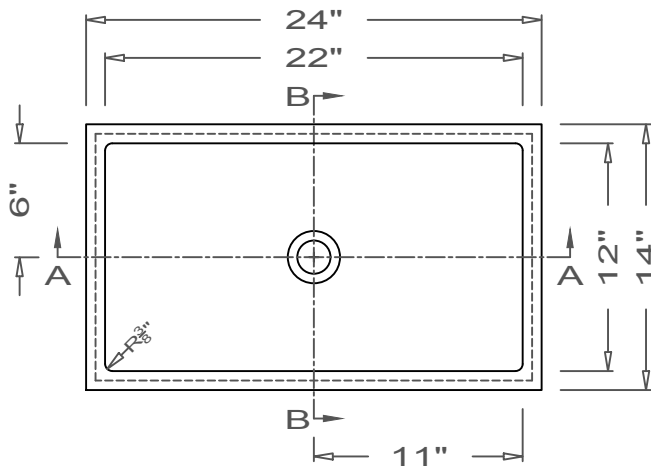

GRIFform INNOVATIONS®

Utility Sink Coved Corner U-Undermount

This style available
in Heights
from 3" to 12".

All drain holes are nominally 1 3/4" in diameter and accept all standard drain hardware.