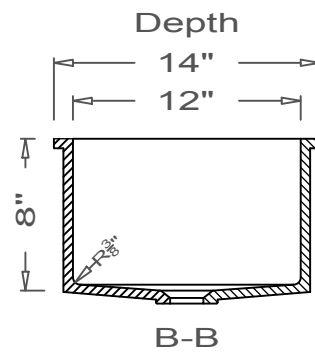

GRIFform INNOVATIONS®

Utility Sink Coved Corner U-Undermount

This style available
in Heights
from 3" to 12".

All drain holes are nominally 1 3/4" in diameter and accept all standard drain hardware.