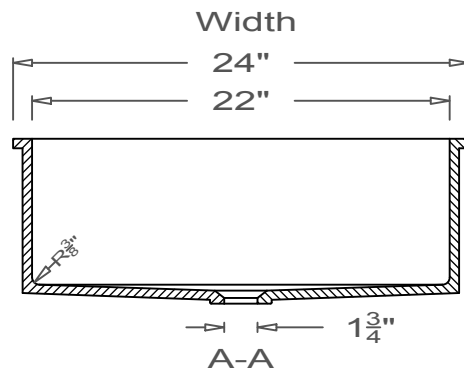

GRIFform INNOVATIONS®

Utility Sink Coved Corner U-Undermount

This style available
in Heights
from 3" to 12".

All drain holes are nominally 1 3/4" in diameter and accept all standard drain hardware.