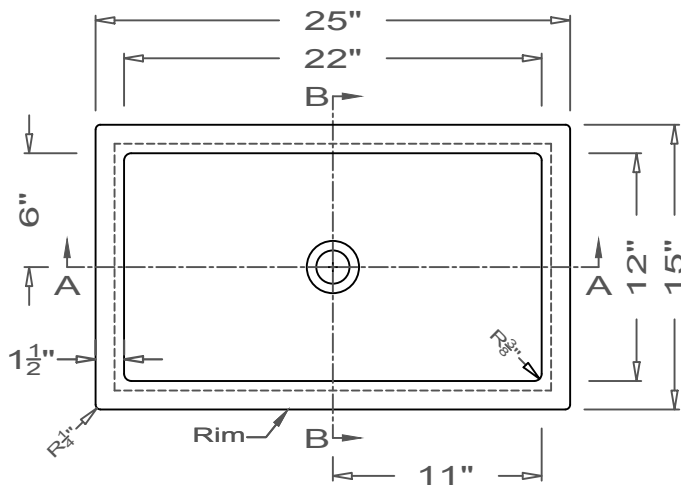

GRIFform INNOVATIONS®

Utility Sink

Coved Corner

O-Overmount

This style available
in Heights
from 3" to 12".

All drain holes are nominally 1 3/4" in diameter and accept all standard drain hardware.