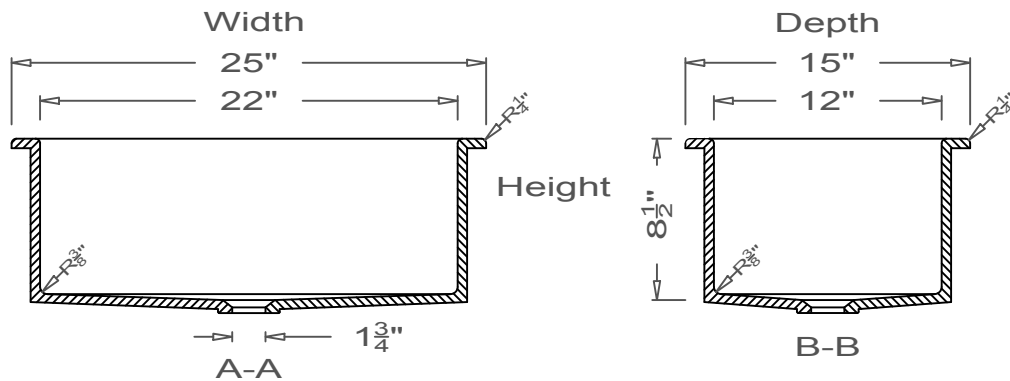

GRIFform INNOVATIONS®

Utility Sink

Coved Corner

O-Overmount

This style available
in Heights
from 3" to 12".

All drain holes are nominally 1 3/4" in diameter and accept all standard drain hardware.