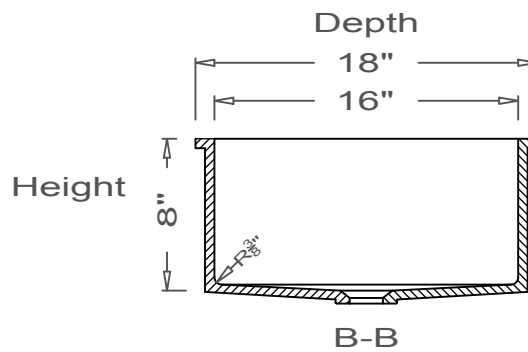

GRIFform INNOVATIONS®

Utility Sink Coved Corner U-Undermount

This style available
in Heights
from 3" to 12".

All drain holes are nominally 1 3/4" in diameter and accept all standard drain hardware.