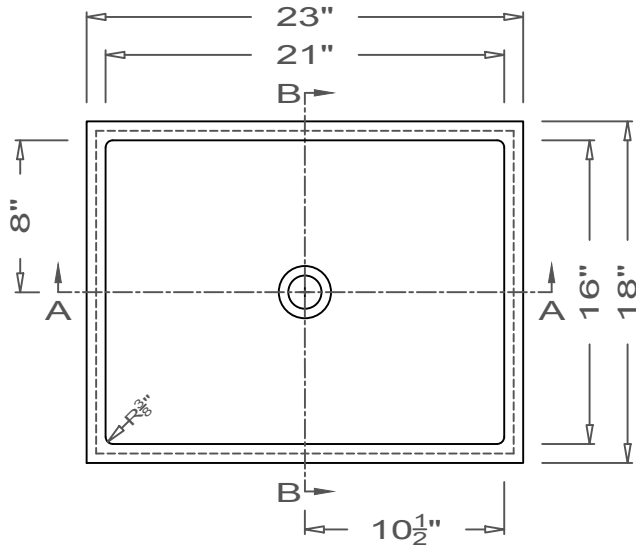

GRIFform INNOVATIONS®

Utility Sink Coved Corner U-Undermount

This style available
in Heights
from 3" to 12".

All drain holes are nominally 1 3/4" in diameter and accept all standard drain hardware.