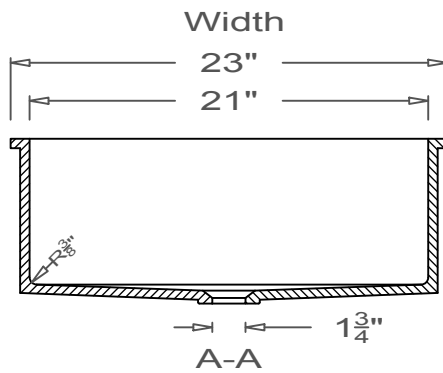

GRIFform INNOVATIONS®

Utility Sink Coved Corner U-Undermount

This style available
in Heights
from 3" to 12".

All drain holes are nominally 1 3/4" in diameter and accept all standard drain hardware.