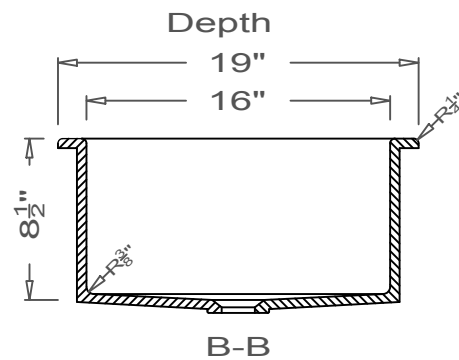

GRIFform INNOVATIONS®

Utility Sink

Coved Corner
O-Overmount

This style available
in Heights
from 3" to 12".

All drain holes are nominally 1 3/4" in diameter and accept all standard drain hardware.