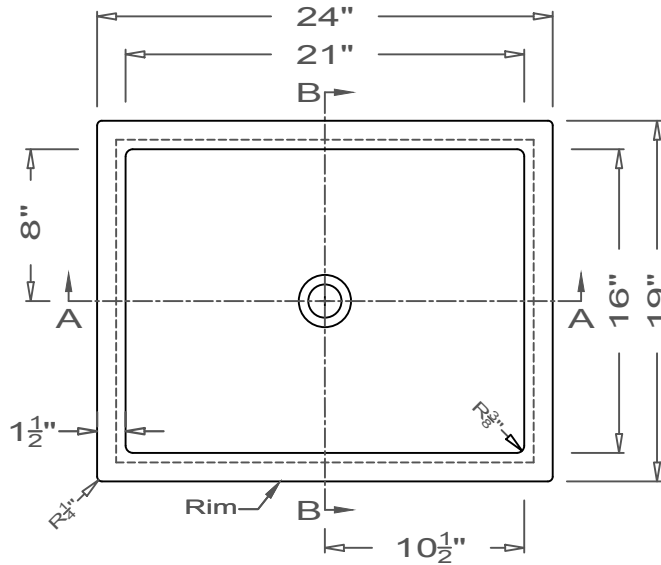

GRIFform INNOVATIONS®

Utility Sink

Coved Corner
O-Overmount

This style available
in Heights
from 3" to 12".

All drain holes are nominally 1 3/4" in diameter and accept all standard drain hardware.