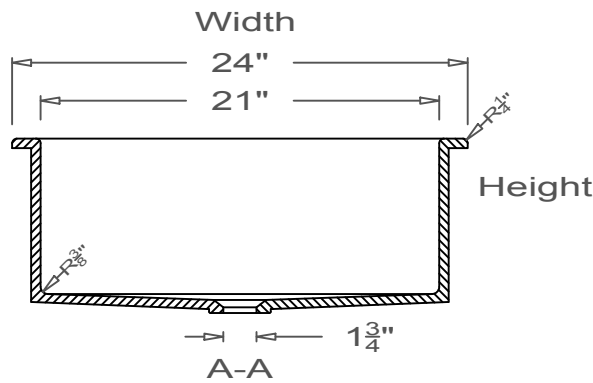

GRIFform INNOVATIONS®

Utility Sink

Coved Corner
O-Overmount

This style available
in Heights
from 3" to 12".

All drain holes are nominally 1 3/4" in diameter and accept all standard drain hardware.