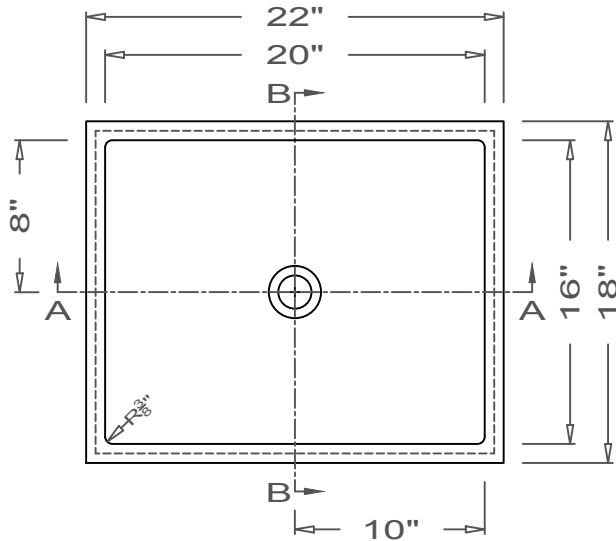

GRIFform INNOVATIONS®

Utility Sink
Coved Corner
U-Undermount

This style available
in Heights
from 3" to 12".

All drain holes are nominally 1 3/4" in diameter and accept all standard drain hardware.