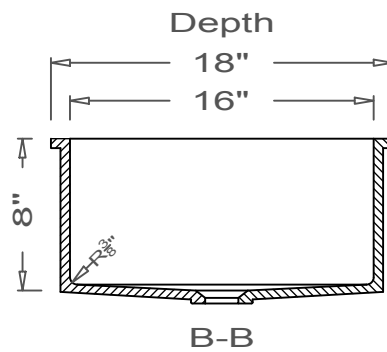

GRIFform INNOVATIONS®

Utility Sink
Coved Corner
U-Undermount

This style available
in Heights
from 3" to 12".

All drain holes are nominally 1 3/4" in diameter and accept all standard drain hardware.