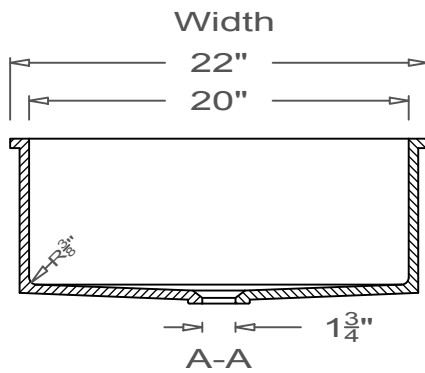

GRIFform INNOVATIONS®

Utility Sink
Coved Corner
U-Undermount

This style available
in Heights
from 3" to 12".

All drain holes are nominally 1 3/4" in diameter and accept all standard drain hardware.