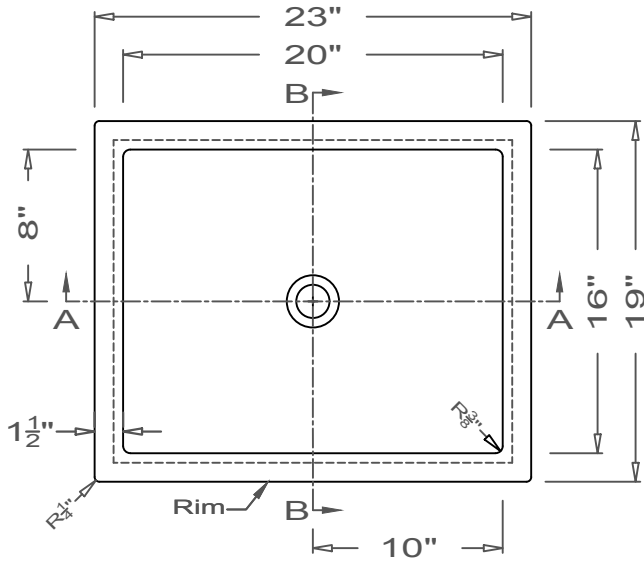

GRIFform INNOVATIONS®

Utility Sink

Coved Corner
O-Overmount

This style available
in Heights
from 3" to 12".

All drain holes are nominally 1 3/4" in diameter and accept all standard drain hardware.