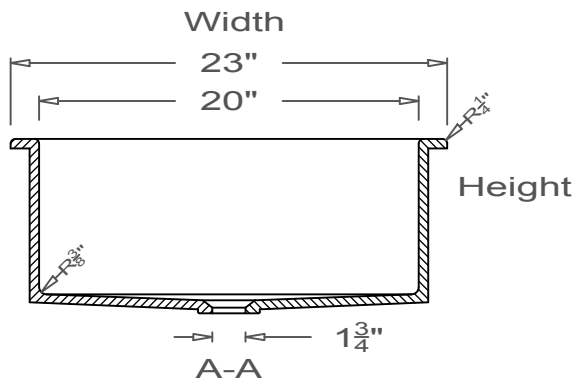

GRIFform INNOVATIONS®

Utility Sink

Coved Corner
O-Overmount

This style available
in Heights
from 3" to 12".

All drain holes are nominally 1 3/4" in diameter and accept all standard drain hardware.