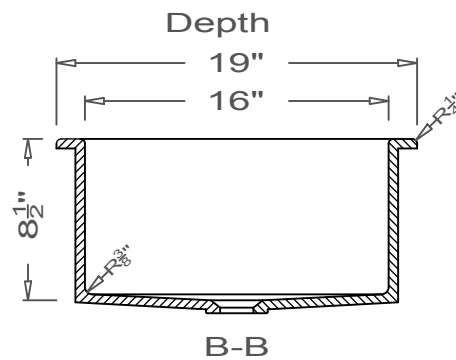

GRIFform INNOVATIONS®

Utility Sink

Coved Corner
O-Overmount

This style available
in Heights
from 3" to 12".

All drain holes are nominally 1 3/4" in diameter and accept all standard drain hardware.