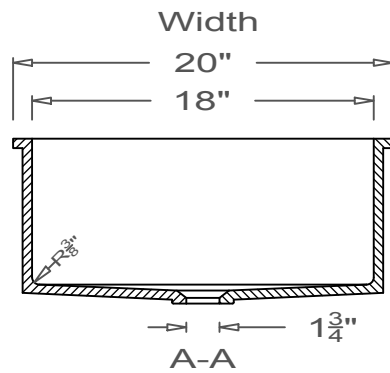

GRIFform INNOVATIONS®

Utility Sink Coved Corner U-Undermount

This style available
in Heights
from 3" to 12".

All drain holes are nominally 1 3/4" in diameter and accept all standard drain hardware.