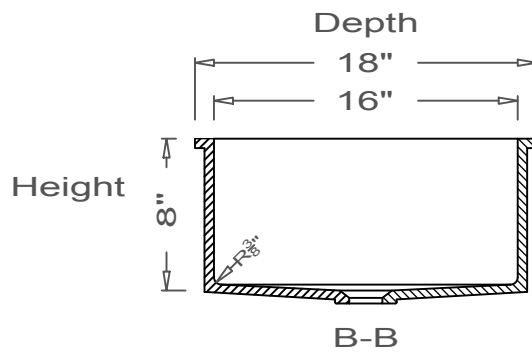

GRIFform INNOVATIONS®

Utility Sink Coved Corner U-Undermount

This style available
in Heights
from 3" to 12".

All drain holes are nominally 1 3/4" in diameter and accept all standard drain hardware.