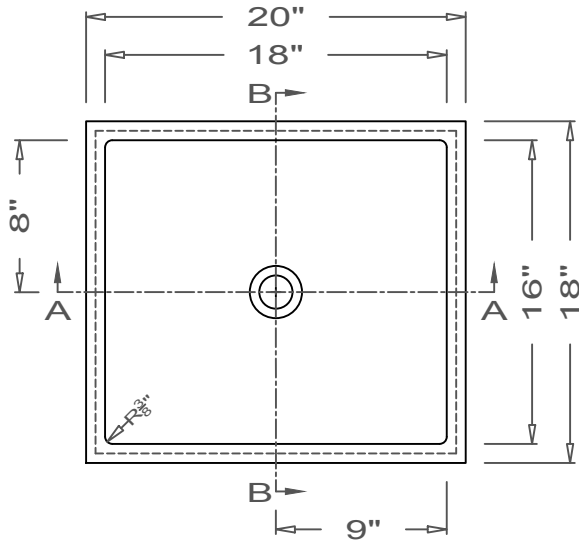

GRIFform INNOVATIONS®

Utility Sink Coved Corner U-Undermount

This style available
in Heights
from 3" to 12".

All drain holes are nominally 1 3/4" in diameter and accept all standard drain hardware.