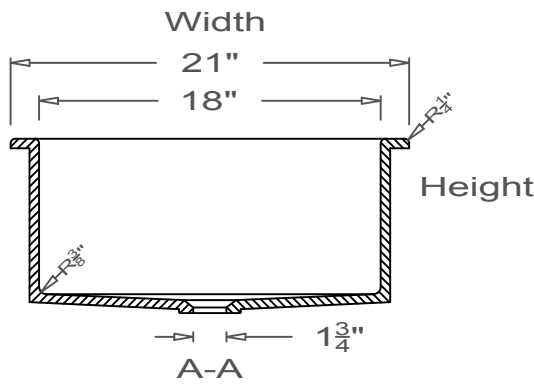

GRIFform INNOVATIONS®

Utility Sink

Coved Corner
O-Overmount

This style available
in Heights
from 3" to 12".

All drain holes are nominally 1 3/4" in diameter and accept all standard drain hardware.