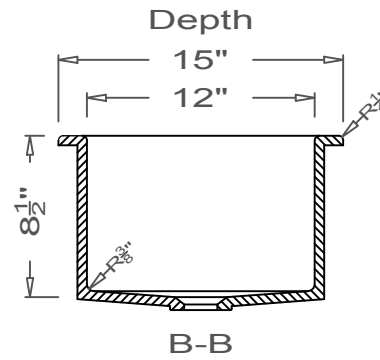

GRIFform INNOVATIONS®

Utility Sink

Coved Corner
O-Overmount

This style available
in Heights
from 3" to 12".

All drain holes are nominally 1 3/4" in diameter and accept all standard drain hardware.