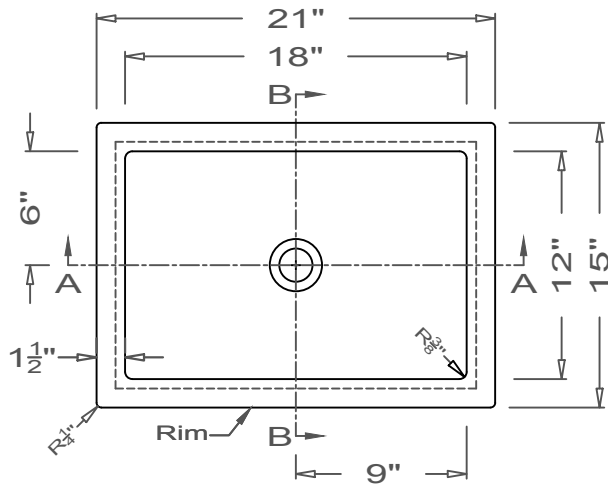

GRIFform INNOVATIONS®

Utility Sink

Coved Corner
O-Overmount

This style available
in Heights
from 3" to 12".

All drain holes are nominally 1 3/4" in diameter and accept all standard drain hardware.