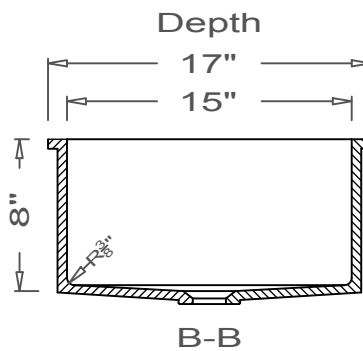

GRIFform INNOVATIONS®

Utility Sink

Coved Corner

U-Undermount

This style available
in Heights
from 3" to 12".

All drain holes are nominally 1 3/4" in diameter and accept all standard drain hardware.