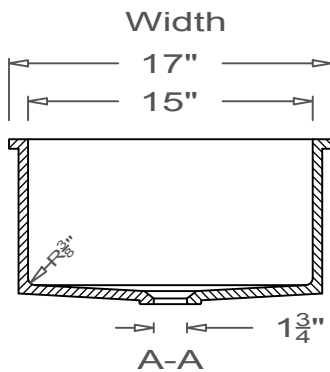

GRIFform INNOVATIONS®

Utility Sink

Coved Corner

U-Undermount

This style available
in Heights
from 3" to 12".

All drain holes are nominally 1 3/4" in diameter and accept all standard drain hardware.