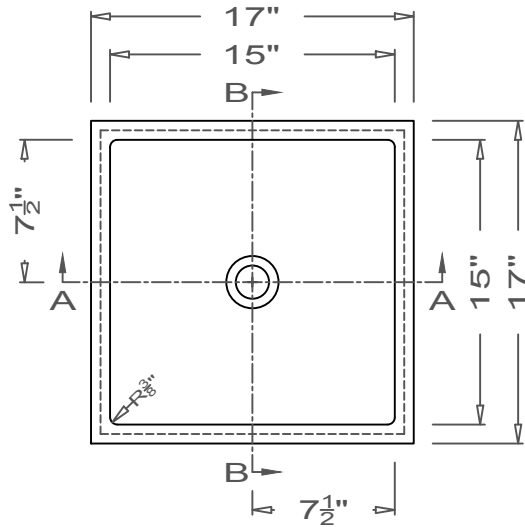

GRIFform INNOVATIONS®

Utility Sink

Coved Corner

U-Undermount

This style available
in Heights
from 3" to 12".

All drain holes are nominally 1 3/4" in diameter and accept all standard drain hardware.