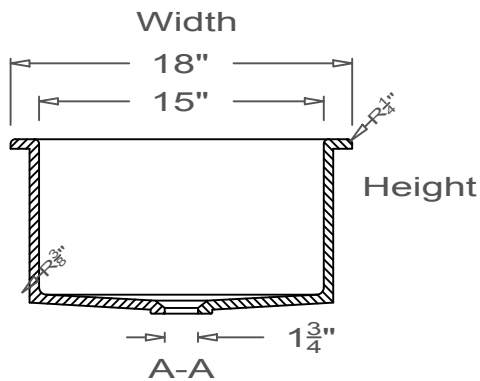

## Utility Sink

Coved Corner  
O-Overmount

This style available  
in Heights  
from 3" to 12".

All drain holes are nominally 1 3/4" in diameter and accept all standard drain hardware.