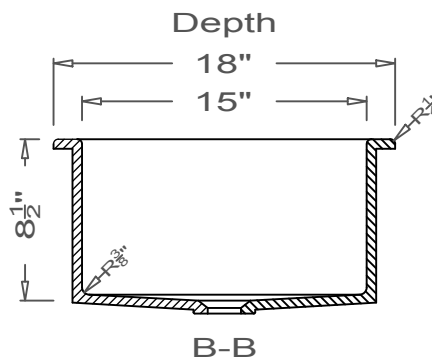

## Utility Sink

Coved Corner  
O-Overmount

This style available  
in Heights  
from 3" to 12".

All drain holes are nominally 1 3/4" in diameter and accept all standard drain hardware.