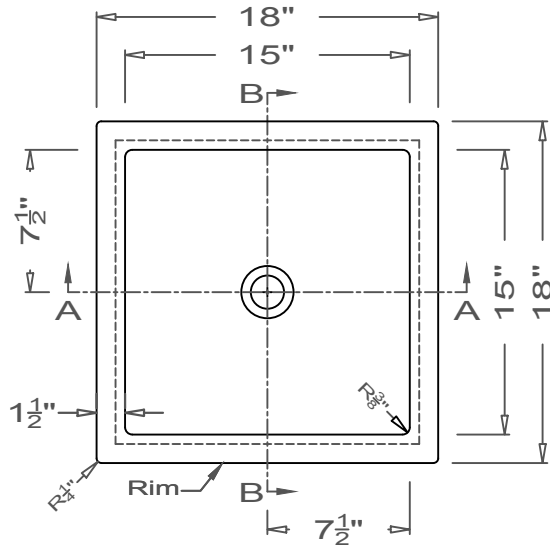

## Utility Sink

Coved Corner  
O-Overmount

This style available  
in Heights  
from 3" to 12".

All drain holes are nominally 1 3/4" in diameter and accept all standard drain hardware.