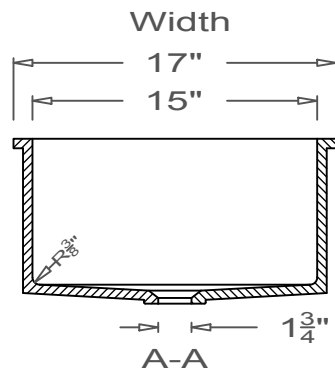

GRIFform INNOVATIONS®

Utility Sink
Coved Corner
U-Undermount

This style available
in Heights
from 3" to 12".

All drain holes are nominally 1 3/4" in diameter and accept all standard drain hardware.