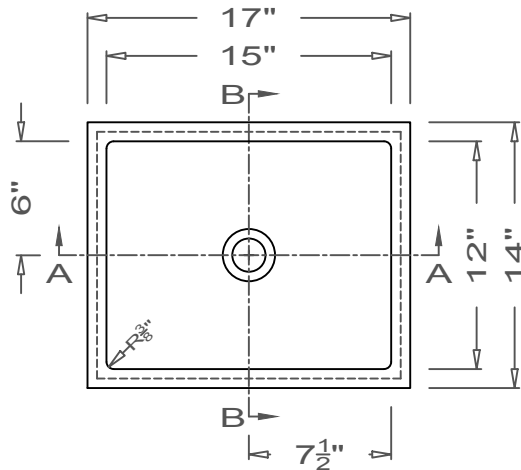

GRIFform INNOVATIONS®

Utility Sink
Coved Corner
U-Undermount

This style available
in Heights
from 3" to 12".

All drain holes are nominally 1 3/4" in diameter and accept all standard drain hardware.