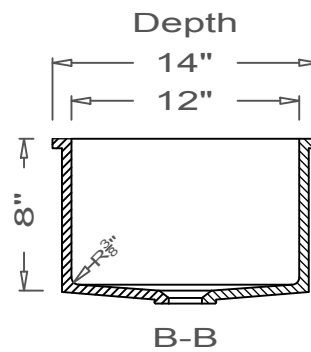

GRIFform INNOVATIONS®

Utility Sink
Coved Corner
U-Undermount

This style available
in Heights
from 3" to 12".

All drain holes are nominally 1 3/4" in diameter and accept all standard drain hardware.