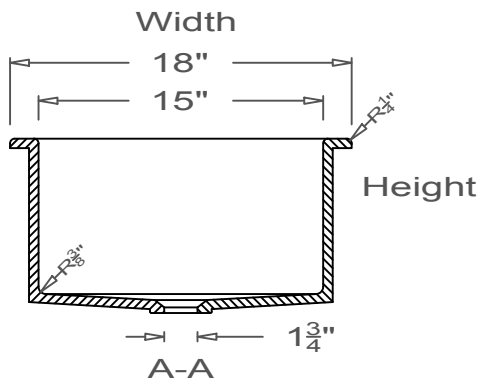

GRIFform INNOVATIONS®

Utility Sink
Coved Corner
O-Overmount

This style available
in Heights
from 3" to 12".

All drain holes are nominally 1 3/4" in diameter and accept all standard drain hardware.