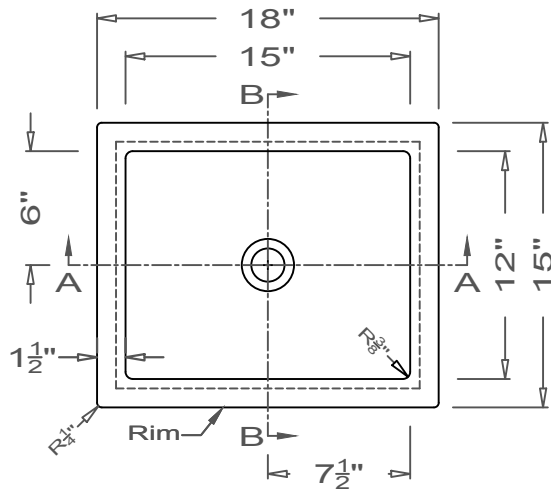

GRIFform INNOVATIONS®

Utility Sink
Coved Corner
O-Overmount

This style available
in Heights
from 3" to 12".

All drain holes are nominally 1 3/4" in diameter and accept all standard drain hardware.