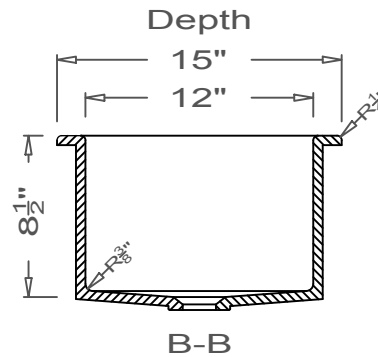

GRIFform INNOVATIONS®

Utility Sink
Coved Corner
O-Overmount

This style available
in Heights
from 3" to 12".

All drain holes are nominally 1 3/4" in diameter and accept all standard drain hardware.