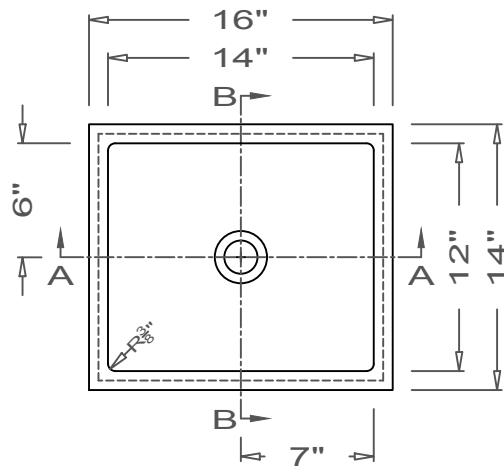

## Utility Sink Coved Corner U-Undermount

This style available  
in Heights  
from 3" to 12".

All drain holes are nominally 1 3/4" in diameter and accept all standard drain hardware.