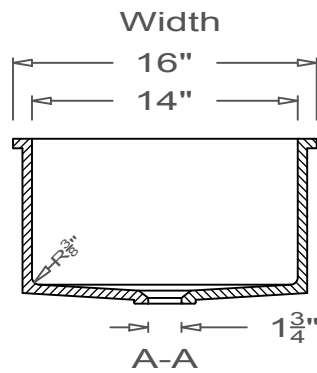

## Utility Sink Coved Corner U-Undermount

This style available  
in Heights  
from 3" to 12".

All drain holes are nominally 1 3/4" in diameter and accept all standard drain hardware.