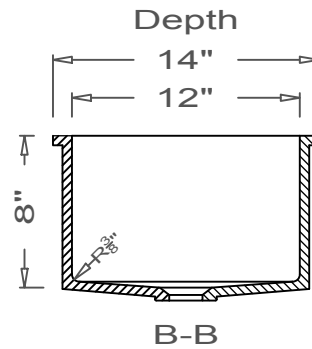

## Utility Sink Coved Corner U-Undermount

This style available  
in Heights  
from 3" to 12".

All drain holes are nominally 1 3/4" in diameter and accept all standard drain hardware.