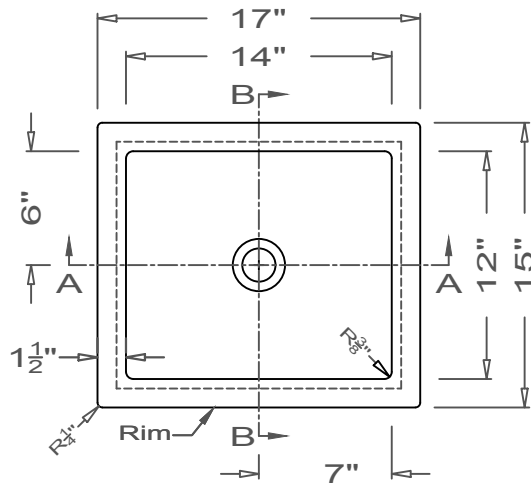

## Utility Sink

Coved Corner

O-Overmount

This style available  
in Heights  
from 3" to 12".

All drain holes are nominally 1 3/4" in diameter and accept all standard drain hardware.