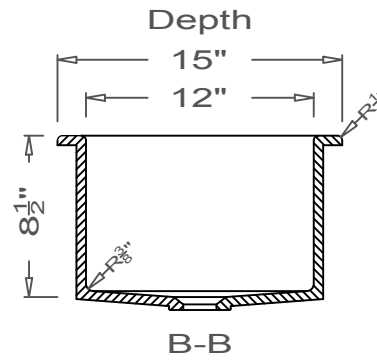

## Utility Sink

Coved Corner

O-Overmount

This style available  
in Heights  
from 3" to 12".

All drain holes are nominally 1 3/4" in diameter and accept all standard drain hardware.