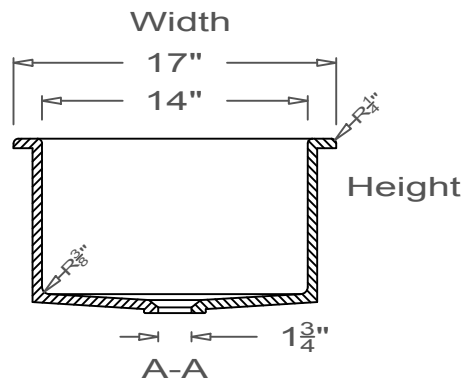

## Utility Sink

Coved Corner

O-Overmount

This style available  
in Heights  
from 3" to 12".

All drain holes are nominally 1 3/4" in diameter and accept all standard drain hardware.