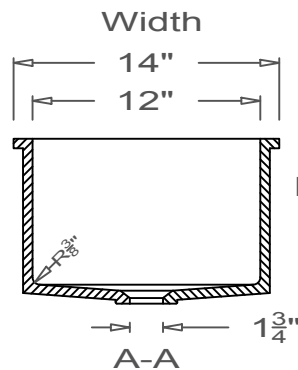

GRIFform INNOVATIONS®

Utility Sink
Coved Corner
U-Undermount

This style available
in Heights
from 3" to 12".

All drain holes are nominally 1 3/4" in diameter and accept all standard drain hardware.