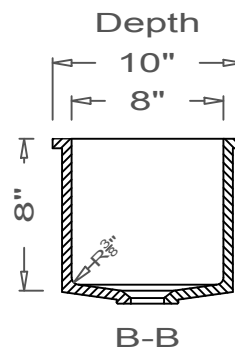

GRIFform INNOVATIONS®

Utility Sink
Coved Corner
U-Undermount

This style available
in Heights
from 3" to 12".

All drain holes are nominally 1 3/4" in diameter and accept all standard drain hardware.