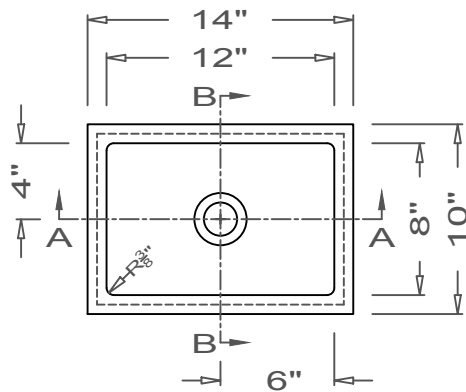

GRIFform INNOVATIONS®

Utility Sink
Coved Corner
U-Undermount

This style available
in Heights
from 3" to 12".

All drain holes are nominally 1 3/4" in diameter and accept all standard drain hardware.