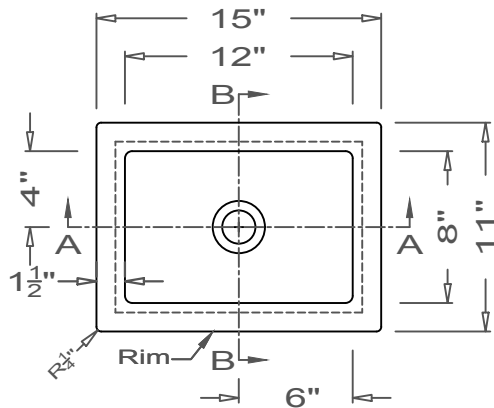

GRIFform INNOVATIONS®

Utility Sink

Coved Corner
O-Overmount

This style available
in Heights
from 3" to 12".

All drain holes are nominally 1 3/4" in diameter and accept all standard drain hardware.