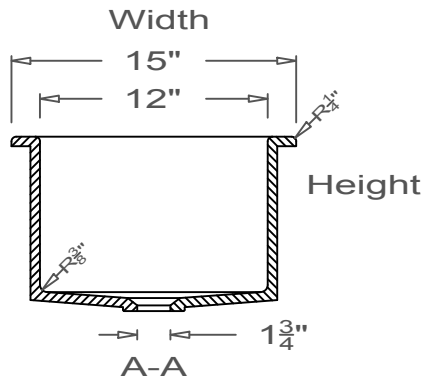

GRIFform INNOVATIONS®

Utility Sink

Coved Corner
O-Overmount

This style available
in Heights
from 3" to 12".

All drain holes are nominally 1 3/4" in diameter and accept all standard drain hardware.