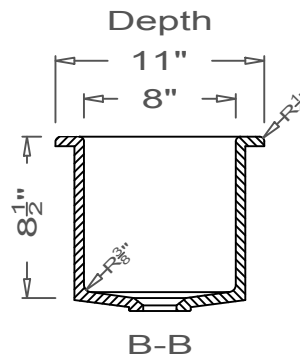

GRIFform INNOVATIONS®

Utility Sink

Coved Corner
O-Overmount

This style available
in Heights
from 3" to 12".

All drain holes are nominally 1 3/4" in diameter and accept all standard drain hardware.