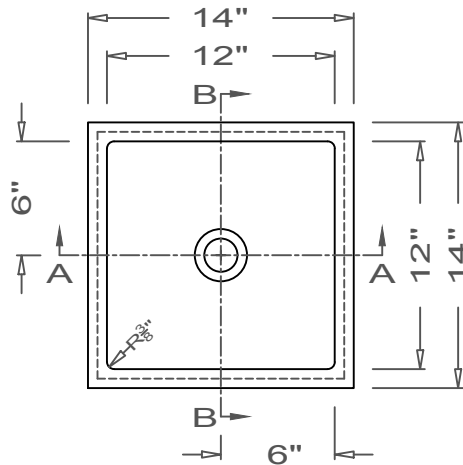

## Utility Sink

Coved Corner

U-Undermount

This style available  
in Heights  
from 3" to 12".

All drain holes are nominally 1 3/4" in diameter and accept all standard drain hardware.