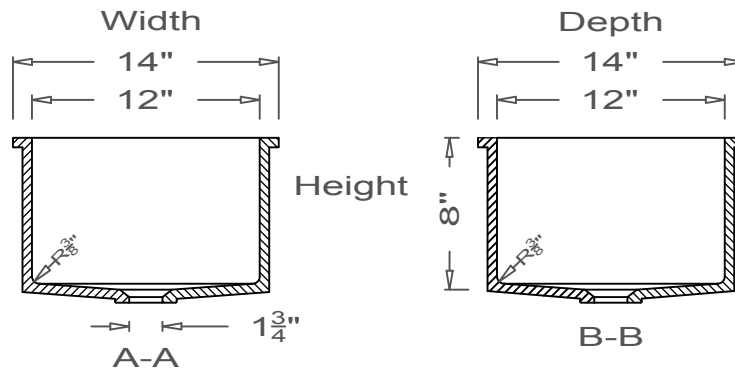

## Utility Sink

Coved Corner

U-Undermount

This style available  
in Heights  
from 3" to 12".

All drain holes are nominally 1 3/4" in diameter and accept all standard drain hardware.