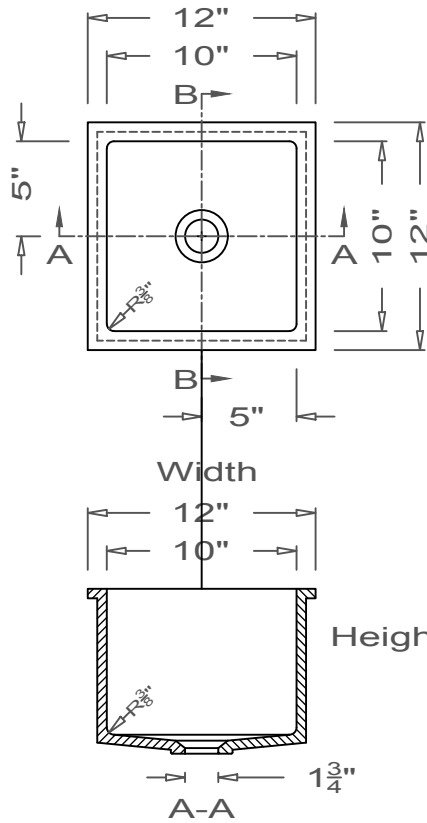

## Utility Sink

Coved Corner

U-Undermount

This style available  
in Heights  
from 3" to 12".

All drain holes are nominally 1 3/4" in diameter and accept all standard drain hardware.