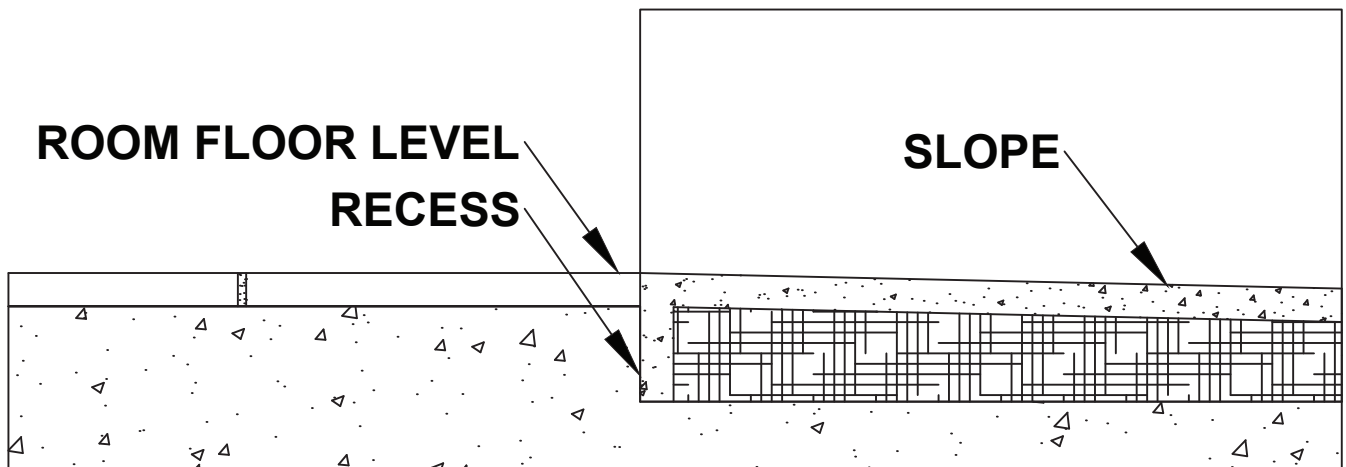

GRIFform INNOVATIONS®

ADA Shower Pan Sloping Entry

SLOPING ENTRY