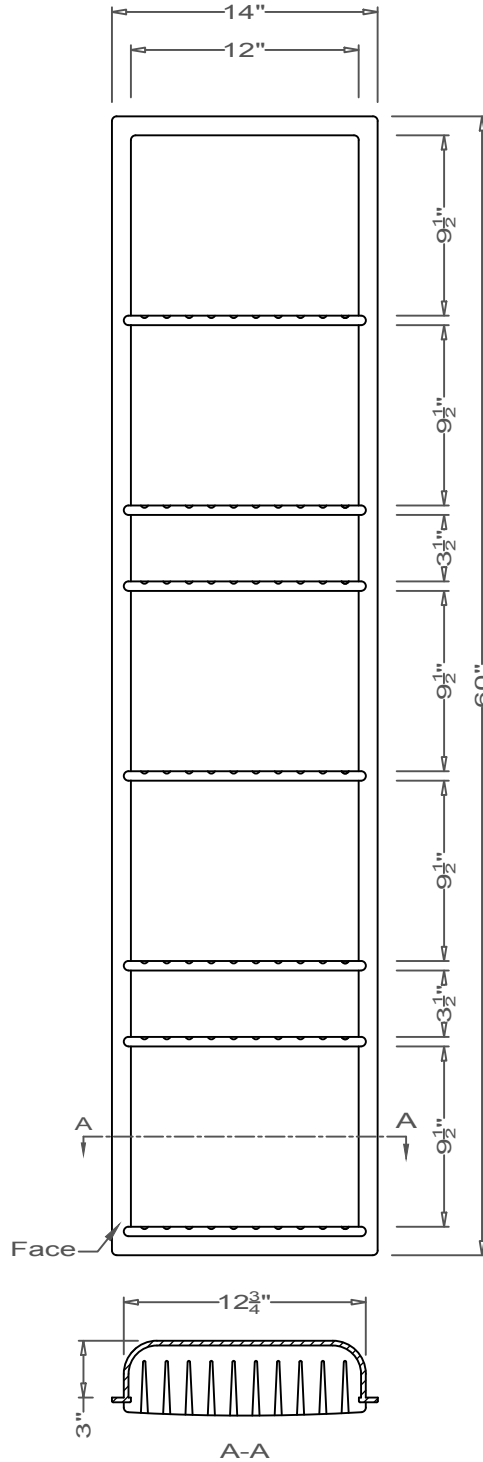

GRIFform INNOVATIONS®

Bathroom Accessories

Shower Caddy

Shower Caddies come with a wall cutout template.

GRIFform® Shower Caddy- SSC3067

GRIFform INNOVATIONS®