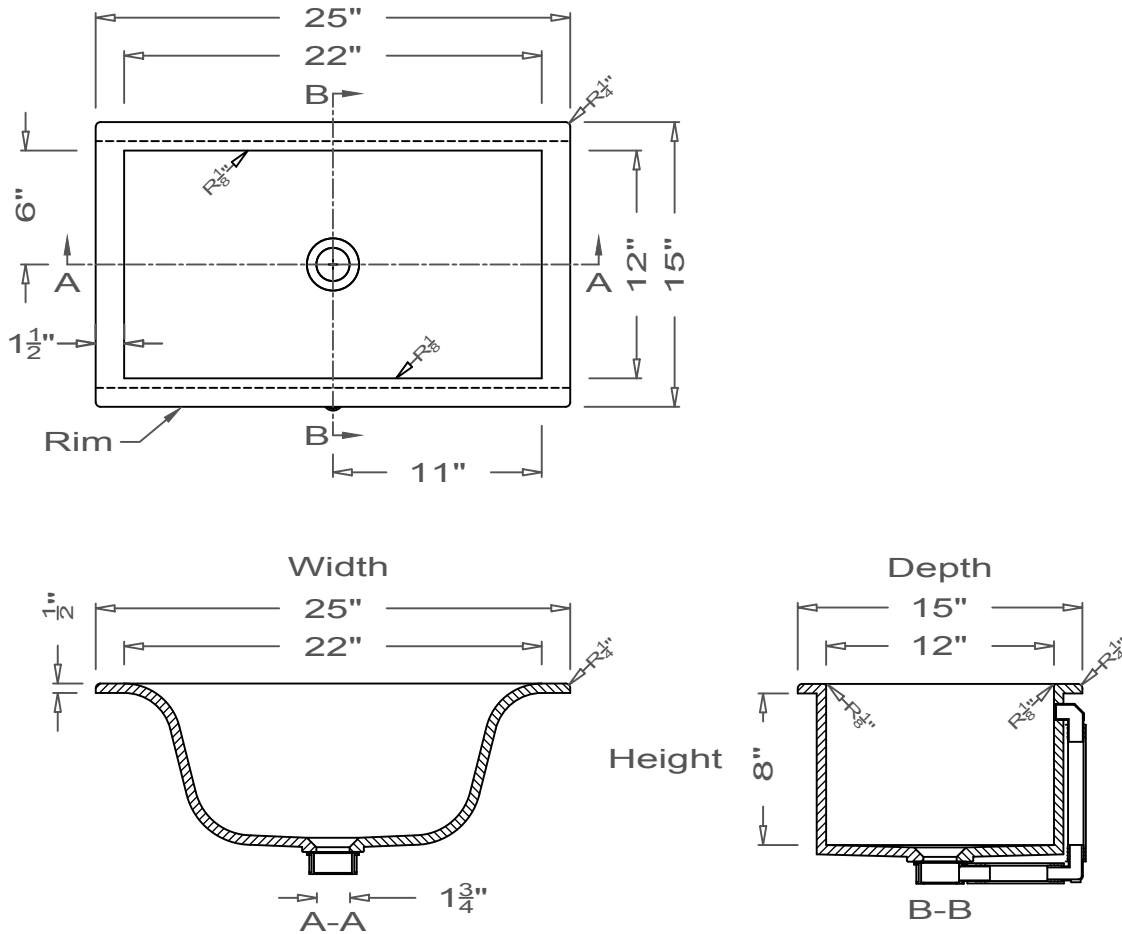

GRIFform INNOVATIONS®

Lavatory Sink

Scooped

U-Undermount

All drain holes are nominally 1 3/4" in diameter and accept all standard drain hardware.

All lavatory sinks come with an overflow drain assembly unless requested otherwise.