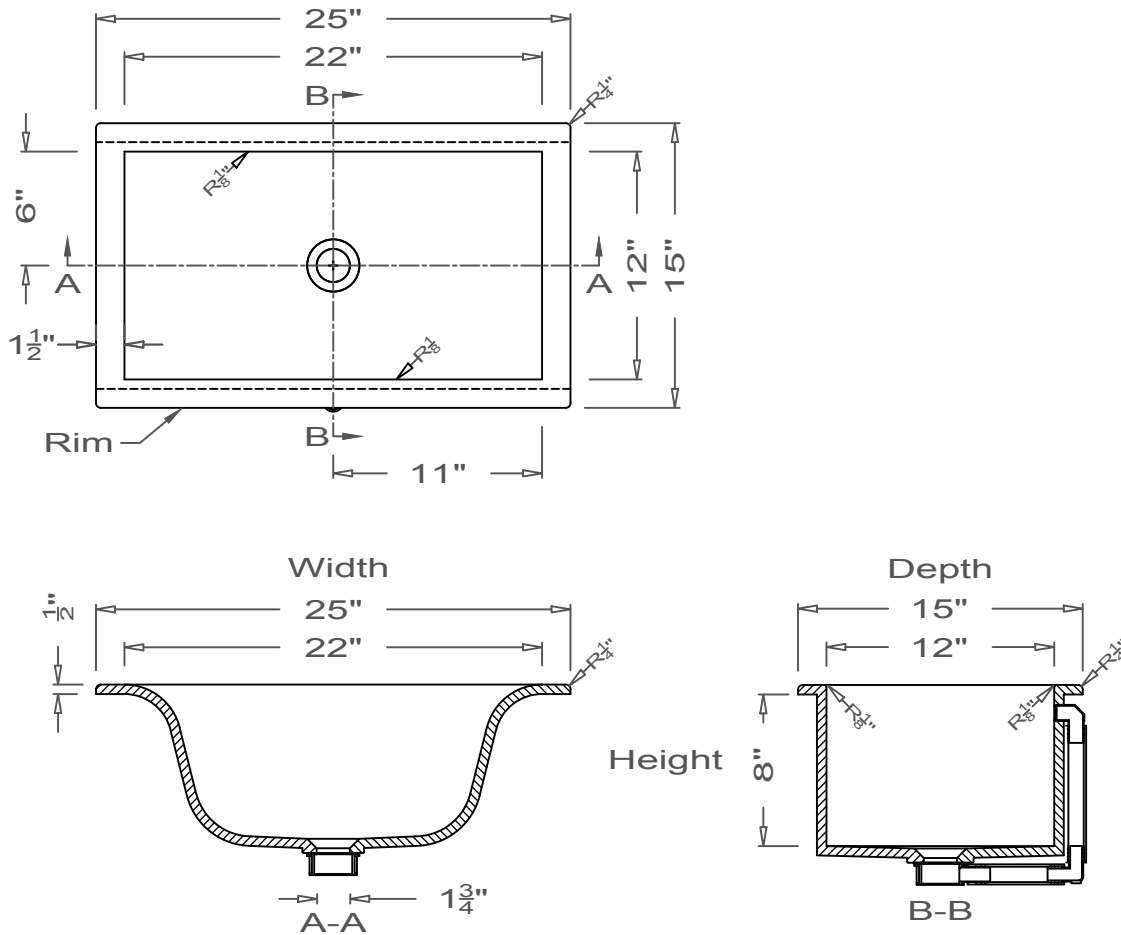

## Lavatory Sink

Scooped  
O-Overmount

All drain holes are nominally 1 3/4" in diameter and accept all standard drain hardware.

All lavatory sinks come with an overflow drain assembly unless requested otherwise.