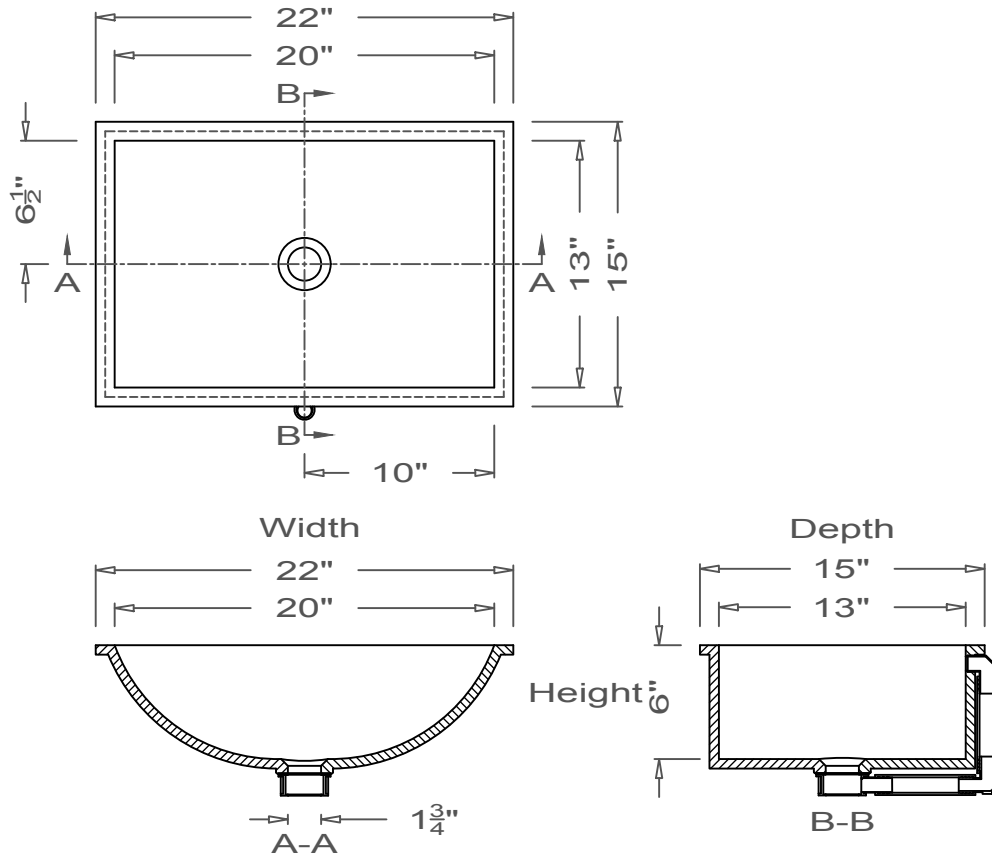

## Lavatory Sink

Scooped  
U-Undermount

All drain holes are nominally 1 3/4" in diameter and accept all standard drain hardware.

All lavatory sinks come with an overflow drain assembly unless requested otherwise.