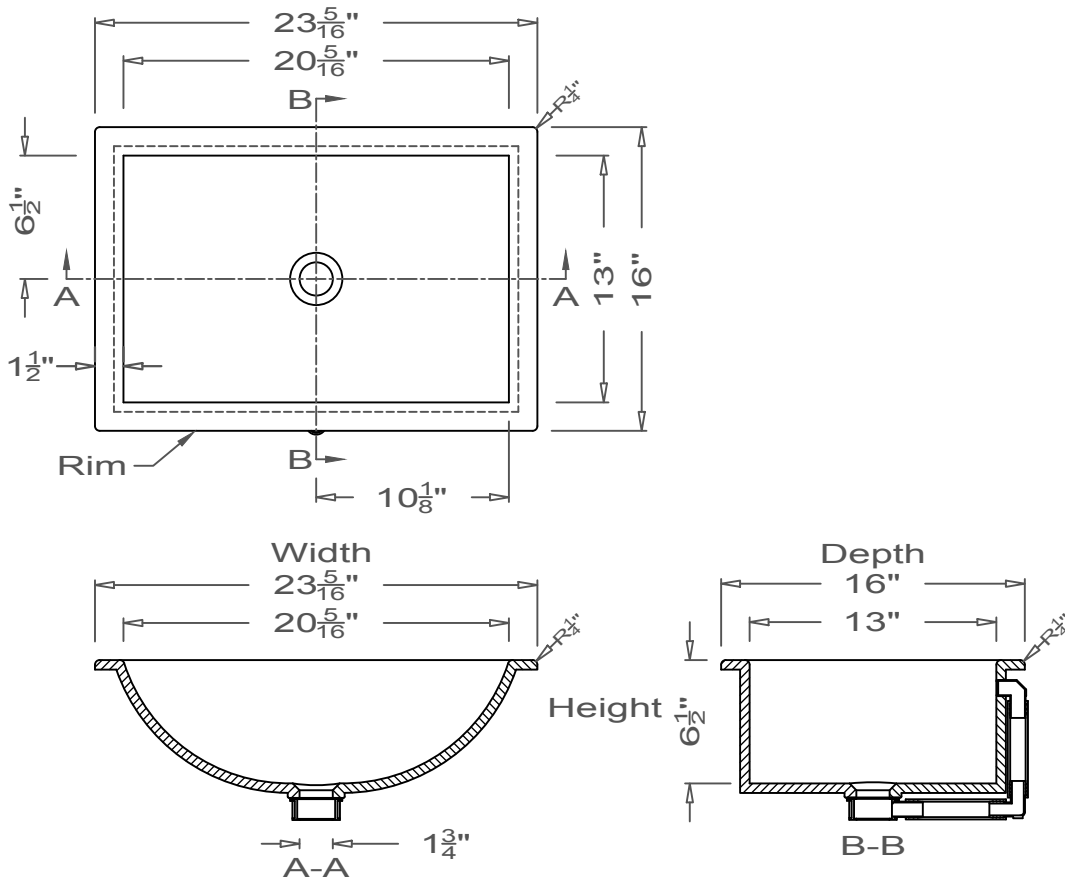

GRIFform INNOVATIONS®

Lavatory Sink

Scooped
O-Overmount

All drain holes are nominally $1\frac{3}{4}$ " in diameter and accept all standard drain hardware.

All lavatory sinks come with an overflow drain assembly unless requested otherwise.