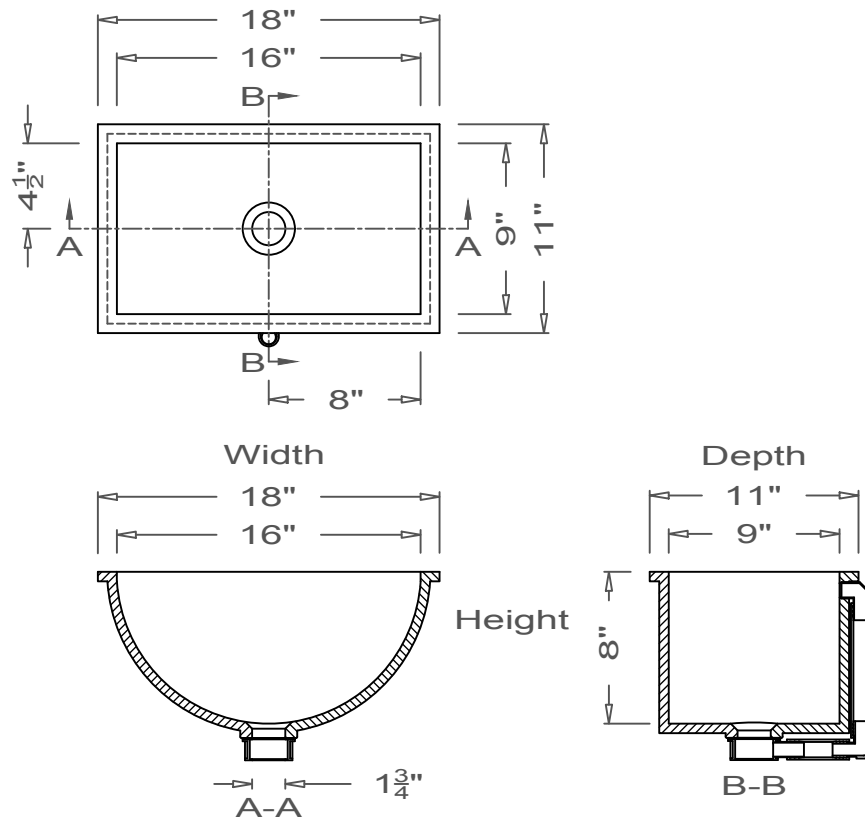

GRIFform INNOVATIONS®

Lavatory Sink

Scooped
U-Undermount

All drain holes are nominally $1 \frac{3}{4}$ " in diameter and accept all standard drain hardware.

All lavatory sinks come with an overflow drain assembly unless requested otherwise.