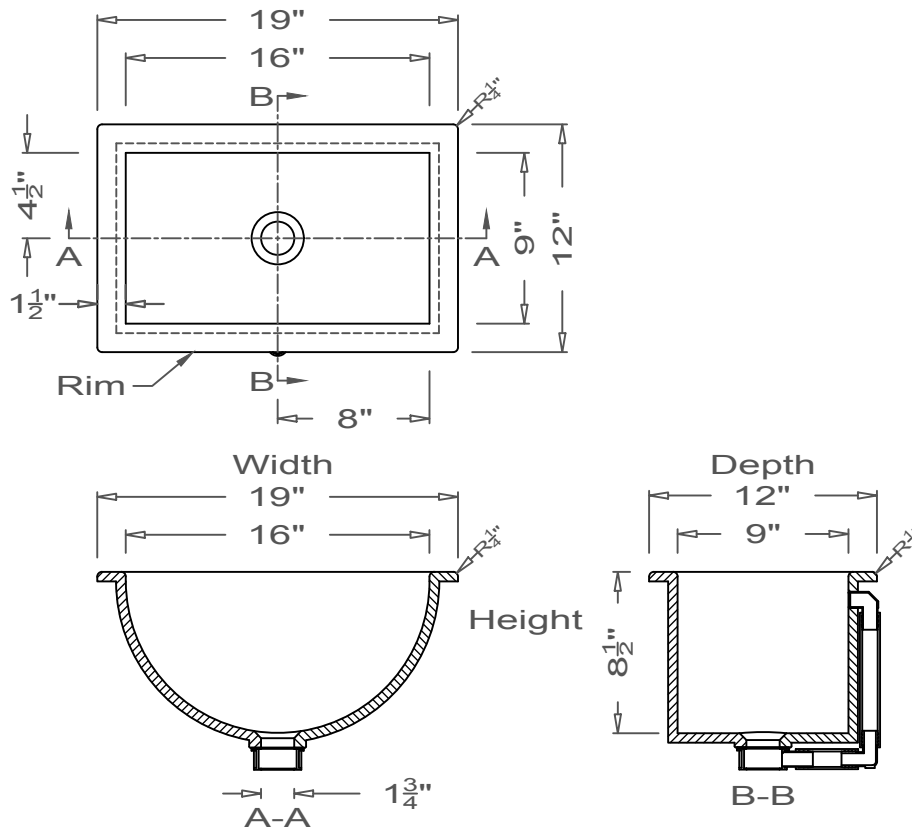

GRIFform INNOVATIONS®

Lavatory Sink

Scooped
O-Overmount

All drain holes are nominally 1 3/4" in diameter and accept all standard drain hardware.

All lavatory sinks come with an overflow drain assembly unless requested otherwise.