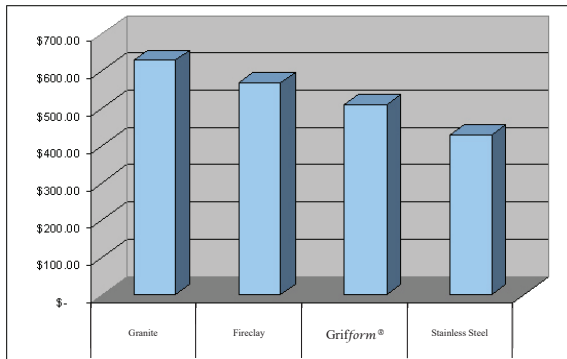

CHALLENGES

- Monolithic transition from counter into sink bowl.
- Bowl does not harbor the growth of micro organisms.
- Bowl is easily maintained.
- Wide choice of color and style.
- Easily installed.

SOLUTION

- Griffform Innovations® Round Corner Kitchen Sinks built from DuPont™ Corian®, in wide color choices meet the challenge.

RESULTS

- Catalog of part numbers with specifications available.
- When applied to a DuPont™ Corian® counter top it makes for a monolithic - seamless design.
- Material is nonporous so it does not support the growth of micro organisms.
- Easily maintained for lasting value.

ATTRIBUTED VALUE OF THE GRIFform® ROUND CORNER KITCHEN SINKS

- Custom shapes and sizes available
- Lower maintenance cost
- DuPont™ Corian® can help earn points for LEED program
- Easy installation
- Extended life cycle

The Griffform Innovations® Round Corner Kitchen Sink has the advantage of soft covered sides and bottom. It's overall appealing design makes it the new sink of choice for not only new construction, but renovations as well. It is available in many standard sizes that can easily be combined creating variations. This specialty sink can also be created to your custom specifications and has been certified by Home Innovation Research Labs to meet national ANSI standards.

The Griffform Innovations® Round Corner Kitchen Sink comes in all DuPont™ Corian® colors except for Group D.