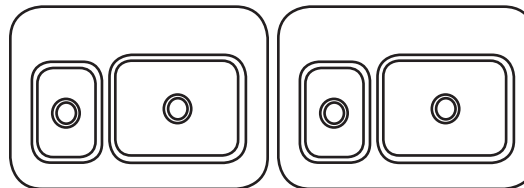

KRC10155U
10" x 15" x 4½"
comparable to a Dupont™ Corian® 802, 872L, and 873L

KRC16168U
16" x 16" x 8"
comparable to a Dupont™ Corian® 804

KRC16188U
16" x 18" x 8"
comparable to a Dupont™ Corian® 805

KRC17138U
17" x 13" x 8"
comparable to a Dupont™ Corian® 859

KRC21168U
21" x 16" x 7½"
comparable to a Dupont™ Corian® 871, 872R, and 873R

KRC27179U
27" x 17" x 8½"
comparable to a Dupont™ Corian® 881

KRC221710U
22" x 17" x 10"
comparable to a Dupont™ Corian® 901

Sample combinations of standard size undermount Round Corner Sinks. **Countertop or rim are not included.**

Two **KRC14169U**
Combination comparable to a Dupont™ Corian® 850

KRC10155U & KRC21168U
Combination comparable to a Dupont™ Corian® 872