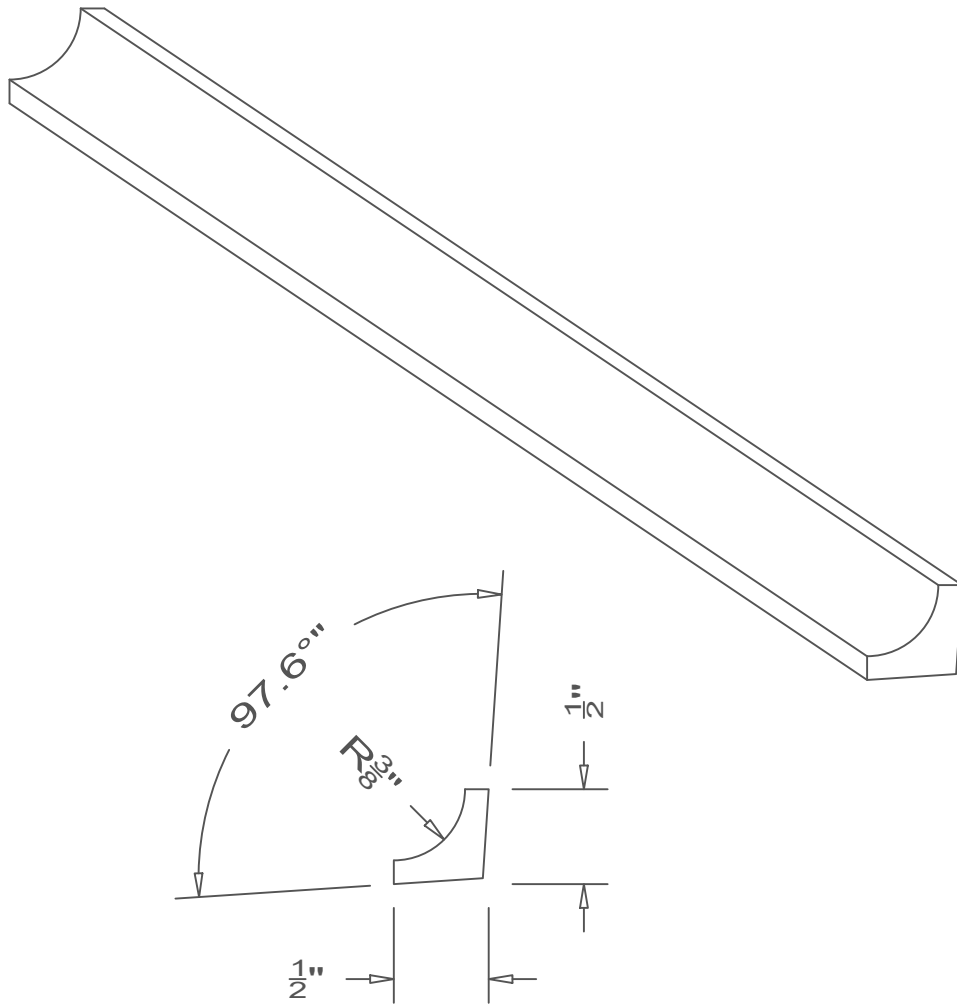

GRIFform INNOVATIONS®

Molding

1/2" Coved

All moldings are available in lengths of 72" and 96".