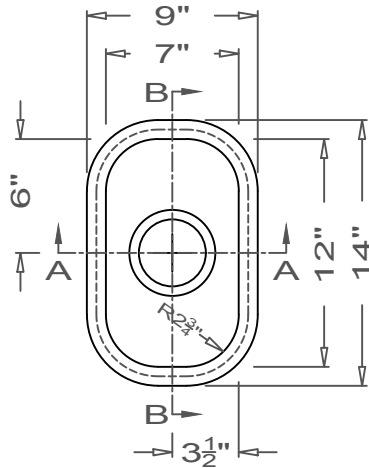

GRIFform INNOVATIONS®

Kitchen Sink

Round Corner
U-Undermount

This style available
in Heights
from 3" to 12".

Height

This Kitchen Sink is prepared for a standard 3 1/2"
basket strainer drain assembly.