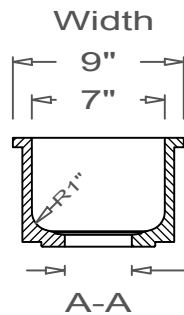

GRIFform INNOVATIONS®

Kitchen Sink

Round Corner
U-Undermount

This style available
in Heights
from 3" to 12".

Height

This Kitchen Sink is prepared for a standard 3 1/2"
basket strainer drain assembly.