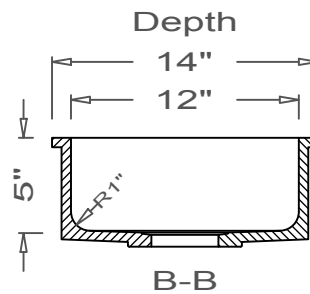

GRIFform INNOVATIONS®

Kitchen Sink

Round Corner
U-Undermount

This style available
in Heights
from 3" to 12".

Height

This Kitchen Sink is prepared for a standard 3 1/2"
basket strainer drain assembly.