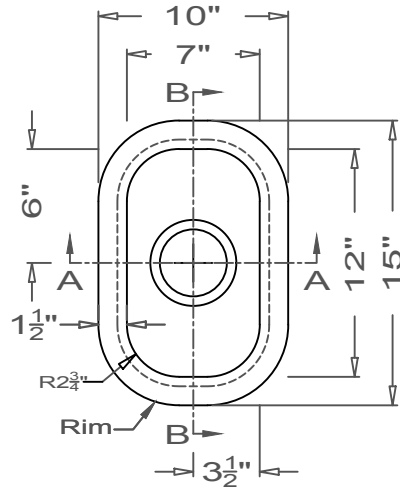

GRIFform INNOVATIONS®

Kitchen Sink

Round Corner
O-Overmount

This style available
in Heights
from 3" to 12".

This Kitchen Sink is prepared for a standard 3 1/2"
basket strainer drain assembly.