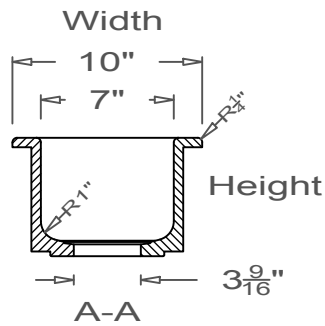

GRIFform INNOVATIONS®

Kitchen Sink

Round Corner
O-Overmount

This style available
in Heights
from 3" to 12".

This Kitchen Sink is prepared for a standard 3 1/2"
basket strainer drain assembly.