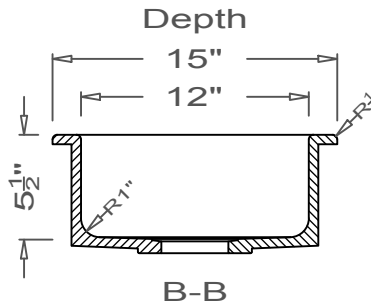

GRIFform INNOVATIONS®

Kitchen Sink

Round Corner
O-Overmount

This style available
in Heights
from 3" to 12".

This Kitchen Sink is prepared for a standard 3 1/2"
basket strainer drain assembly.