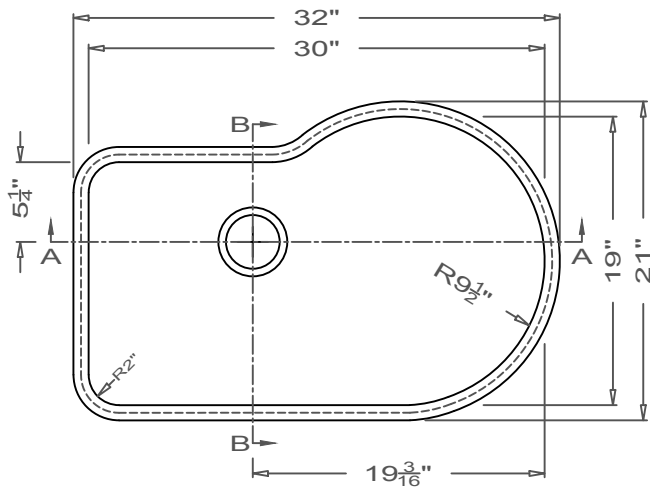

GRIFform INNOVATIONS®

Kitchen Sink

Round Corner
U-Undermount

This style available
in Heights
from 3" to 12".

This Kitchen Sink is prepared for a standard $3\frac{1}{2}"$
basket strainer drain assembly.