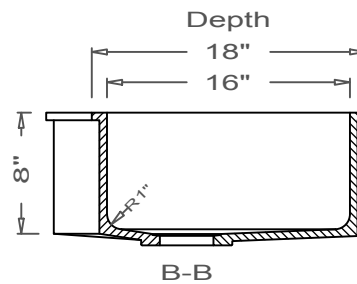

GRIFform INNOVATIONS®

Kitchen Sink

Round Corner
U-Undermount

This style available
in Heights
from 3" to 12".

This Kitchen Sink is prepared for a standard $3\frac{1}{2}"$
basket strainer drain assembly.