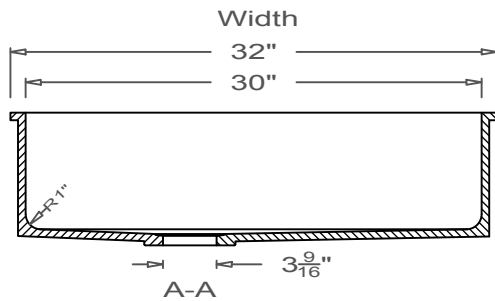

GRIFform INNOVATIONS®

Kitchen Sink

Round Corner
U-Undermount

This style available
in Heights
from 3" to 12".

This Kitchen Sink is prepared for a standard $3\frac{1}{2}"$
basket strainer drain assembly.