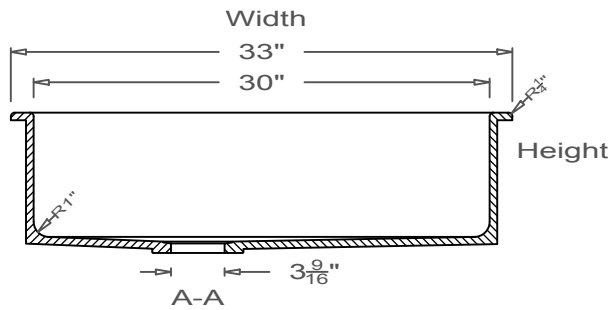

GRIFform INNOVATIONS®

Kitchen Sink

Round Corner
O-Overmount

This style available
in Heights
from 3" to 12".

This Kitchen Sink is prepared for a standard 3 $\frac{1}{2}"$
basket strainer drain assembly.