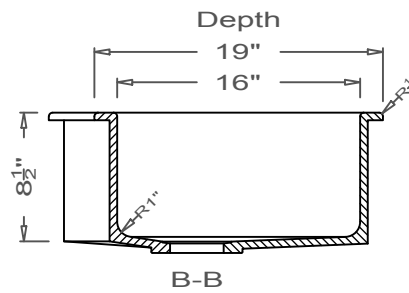

GRIFform INNOVATIONS®

Kitchen Sink

Round Corner
O-Overmount

This style available
in Heights
from 3" to 12".

This Kitchen Sink is prepared for a standard 3 $\frac{1}{2}"$
basket strainer drain assembly.