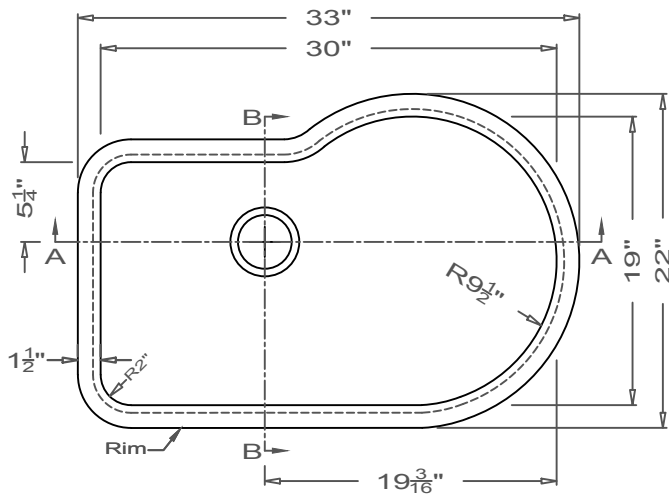

GRIFform INNOVATIONS®

Kitchen Sink

Round Corner
O-Overmount

This style available
in Heights
from 3" to 12".

This Kitchen Sink is prepared for a standard 3 $\frac{1}{2}"$
basket strainer drain assembly.