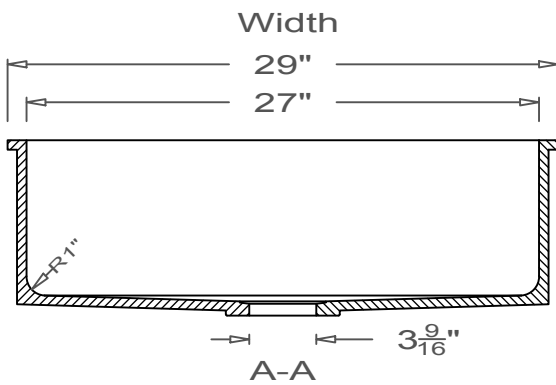

GRIFform INNOVATIONS®

Kitchen Sink

Round Corner
U-Undermount

This style available
in Heights
from 3" to 12".

This Kitchen Sink is prepared for a standard 3 1/2"
basket strainer drain assembly.