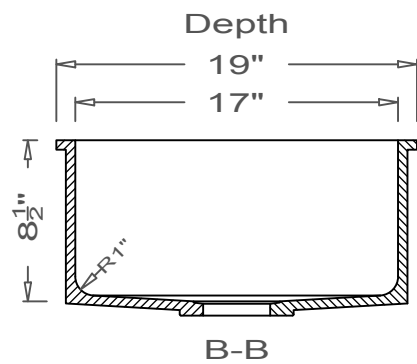

GRIFform INNOVATIONS®

Kitchen Sink

Round Corner
U-Undermount

This style available
in Heights
from 3" to 12".

This Kitchen Sink is prepared for a standard 3 1/2"
basket strainer drain assembly.