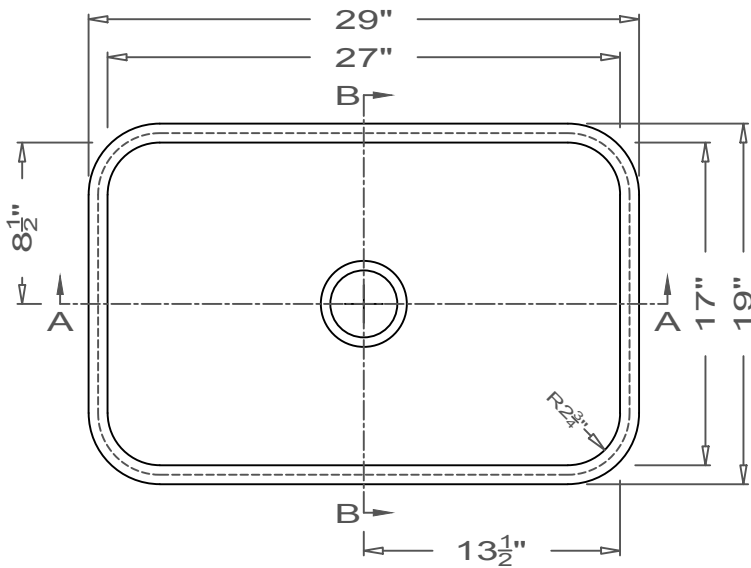

GRIFform INNOVATIONS®

Kitchen Sink

Round Corner
U-Undermount

This style available
in Heights
from 3" to 12".

This Kitchen Sink is prepared for a standard 3 1/2"
basket strainer drain assembly.